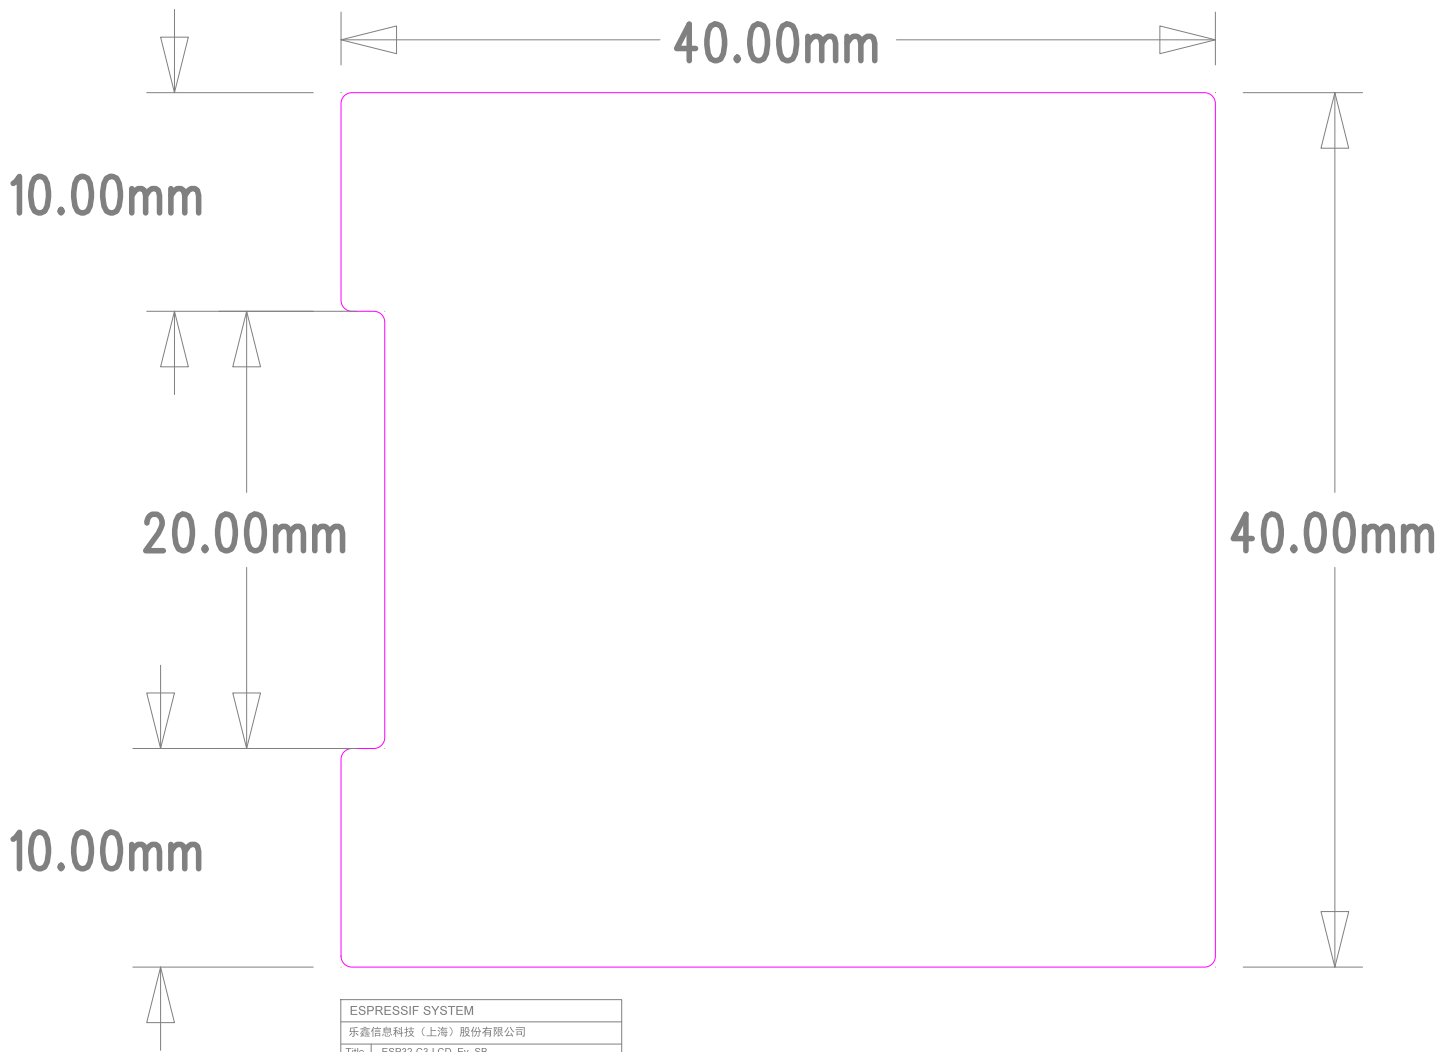

ESPRESSIF SYSTEM	
乐鑫科技(上海)股份有限公司	
Title	ESP32-C3-LCD_Ev_SB
Task	#39226
Date	Fri, Nov 18, 2022
Rev	1.0
Confidential and Proprietary