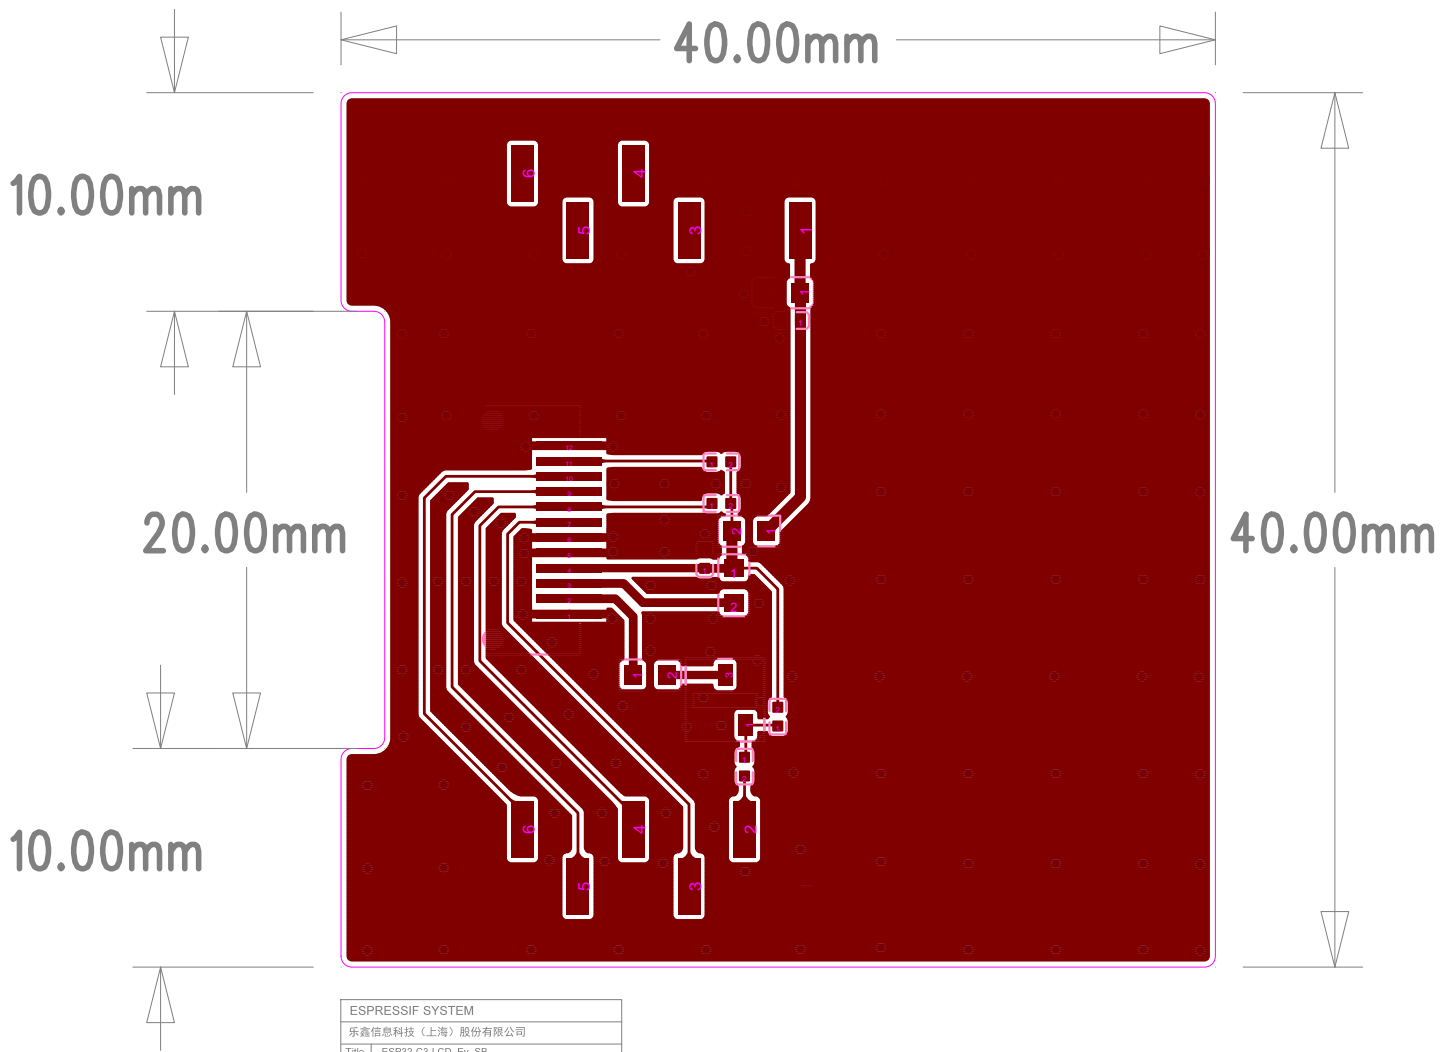

ESPRESSIF SYSTEM	
乐鑫科技(上海)股份有限公司	
Title	ESP32-C3-LCD_Ev_SB
Task	#39226
Date	Fri, Nov 18, 2022
Rev	1.0
Confidential and Proprietary	

ESPRESSIF SYSTEM	
乐鑫科技(上海)股份有限公司	
Title	ESP32-C3-LCD_Ev_SB
Task	#39226
Date	Fri, Nov 18, 2022
Rev	1.0
Confidential and Proprietary	

ESPRESSIF SYSTEM	
乐鑫科技 (上海) 股份有限公司	
Title	ESP32-C3-LCD_Ev_SB
Task	#39226 Rev 1.0
Date	Fri, Nov 18, 2022 Confidential and Proprietary