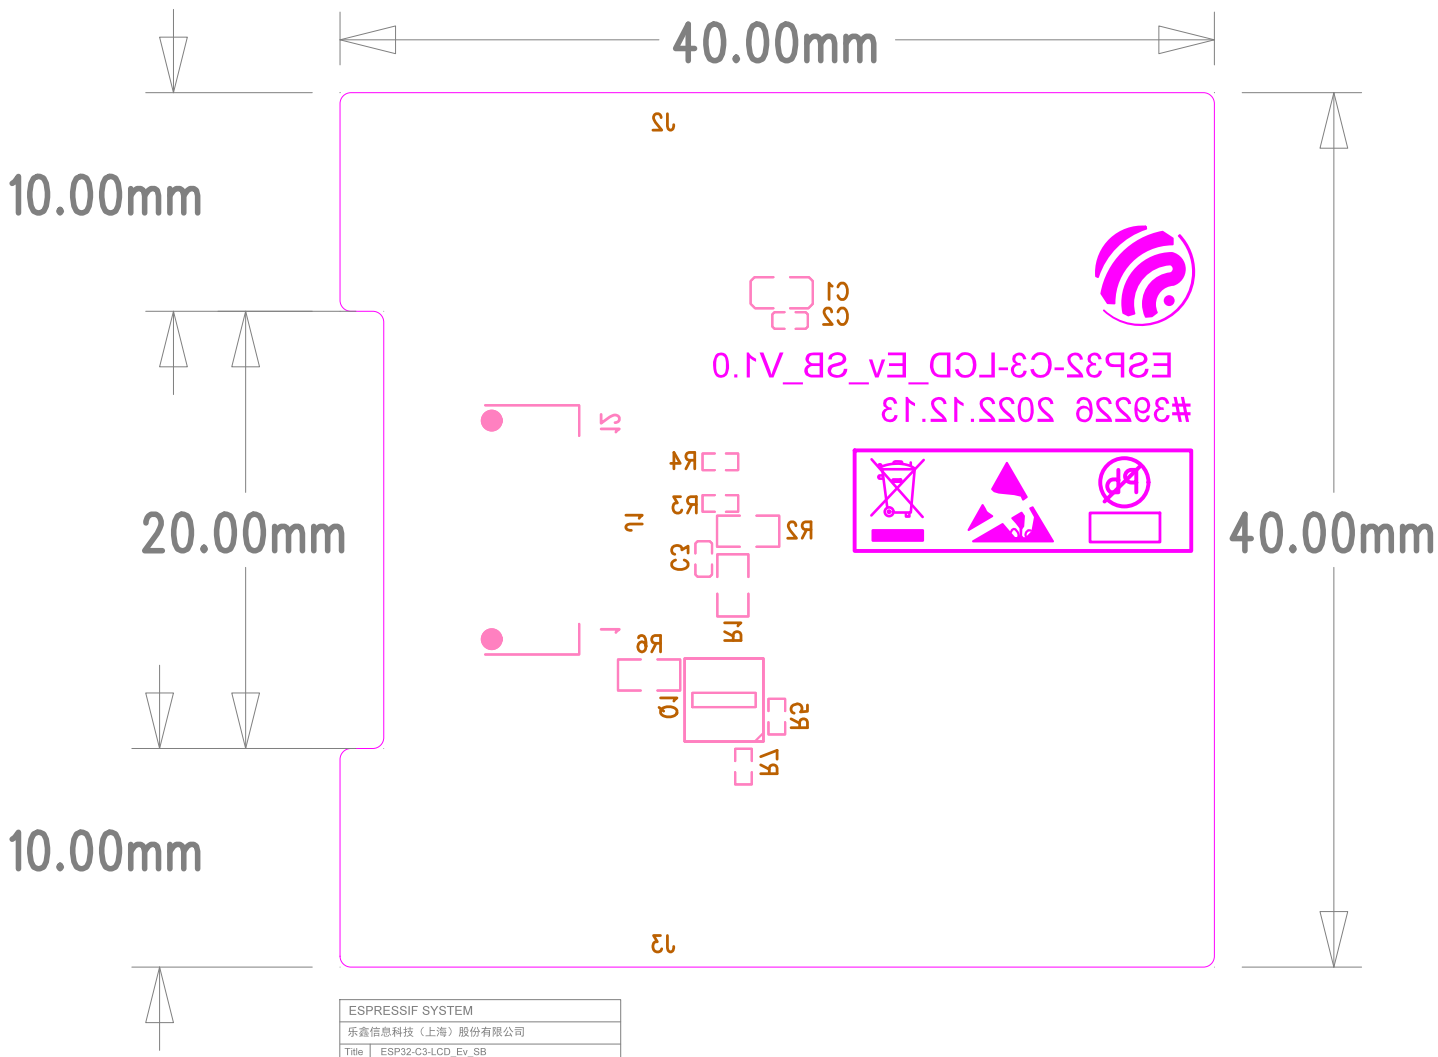

ESPRESSIF SYSTEM	
乐鑫科技(上海)股份有限公司	
Title	ESP32-C3-LCD_Ev_SB
Task	#39226
Date	Fri, Nov 18, 2022
Rev	1.0
Confidential and Proprietary	

ESPRESSIF SYSTEM	
乐鑫科技(上海)股份有限公司	
Title	ESP32-C3-LCD_Ev_SB
Task	#39226
Date	Fri, Nov 18, 2022
Rev	1.0
Confidential and Proprietary	

ESPRESSIF SYSTEM	
乐鑫科技 (上海) 股份有限公司	
Title	ESP32-C3-LCD_Ev_SB
Task	#39226 Rev 1.0
Date	Fri, Nov 18, 2022 Confidential and Proprietary