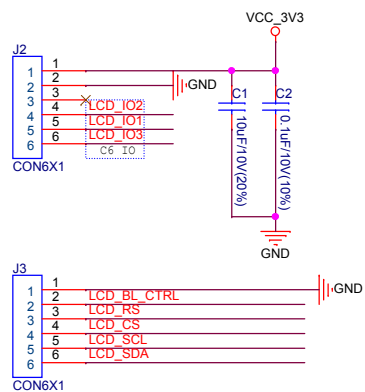

MB Connector

LCD_BL

1.28 inch SPI LCD & 1.6 inch QSPI LCD