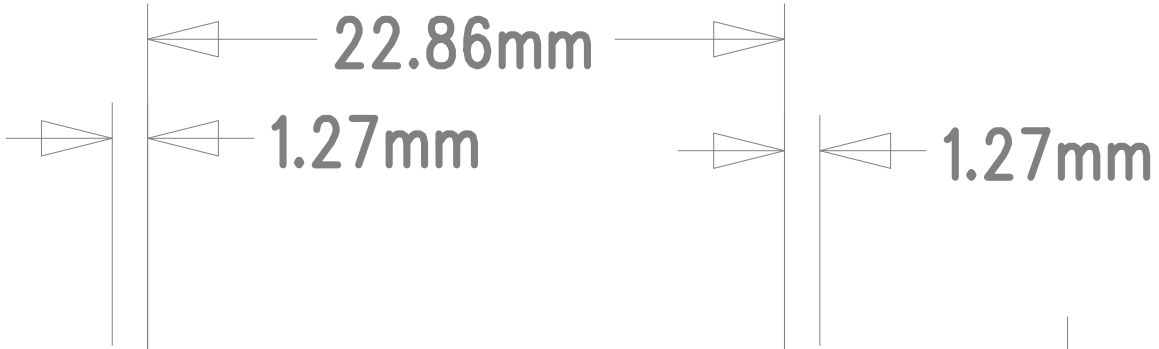

ESPRESSIF SYSTEMS	
乐鑫科技(上海)股份有限公司	
Title	ESP32-C61-DevKitC-1
Task	HWD-136 Rev 1.0
Date	Thu, Jun 27, 2024 Confidential and Proprietary

51.8000mm

2.54mm

25.4000mm

ESPRESSIF SYSTEMS			
乐鑫科技(上海)股份有限公司			
Title	ESP32-C61-DevKitC-1		
Task	HWD-136	Rev	1.0
Date	Thu, Jun 27, 2024	Confidential and Proprietary	