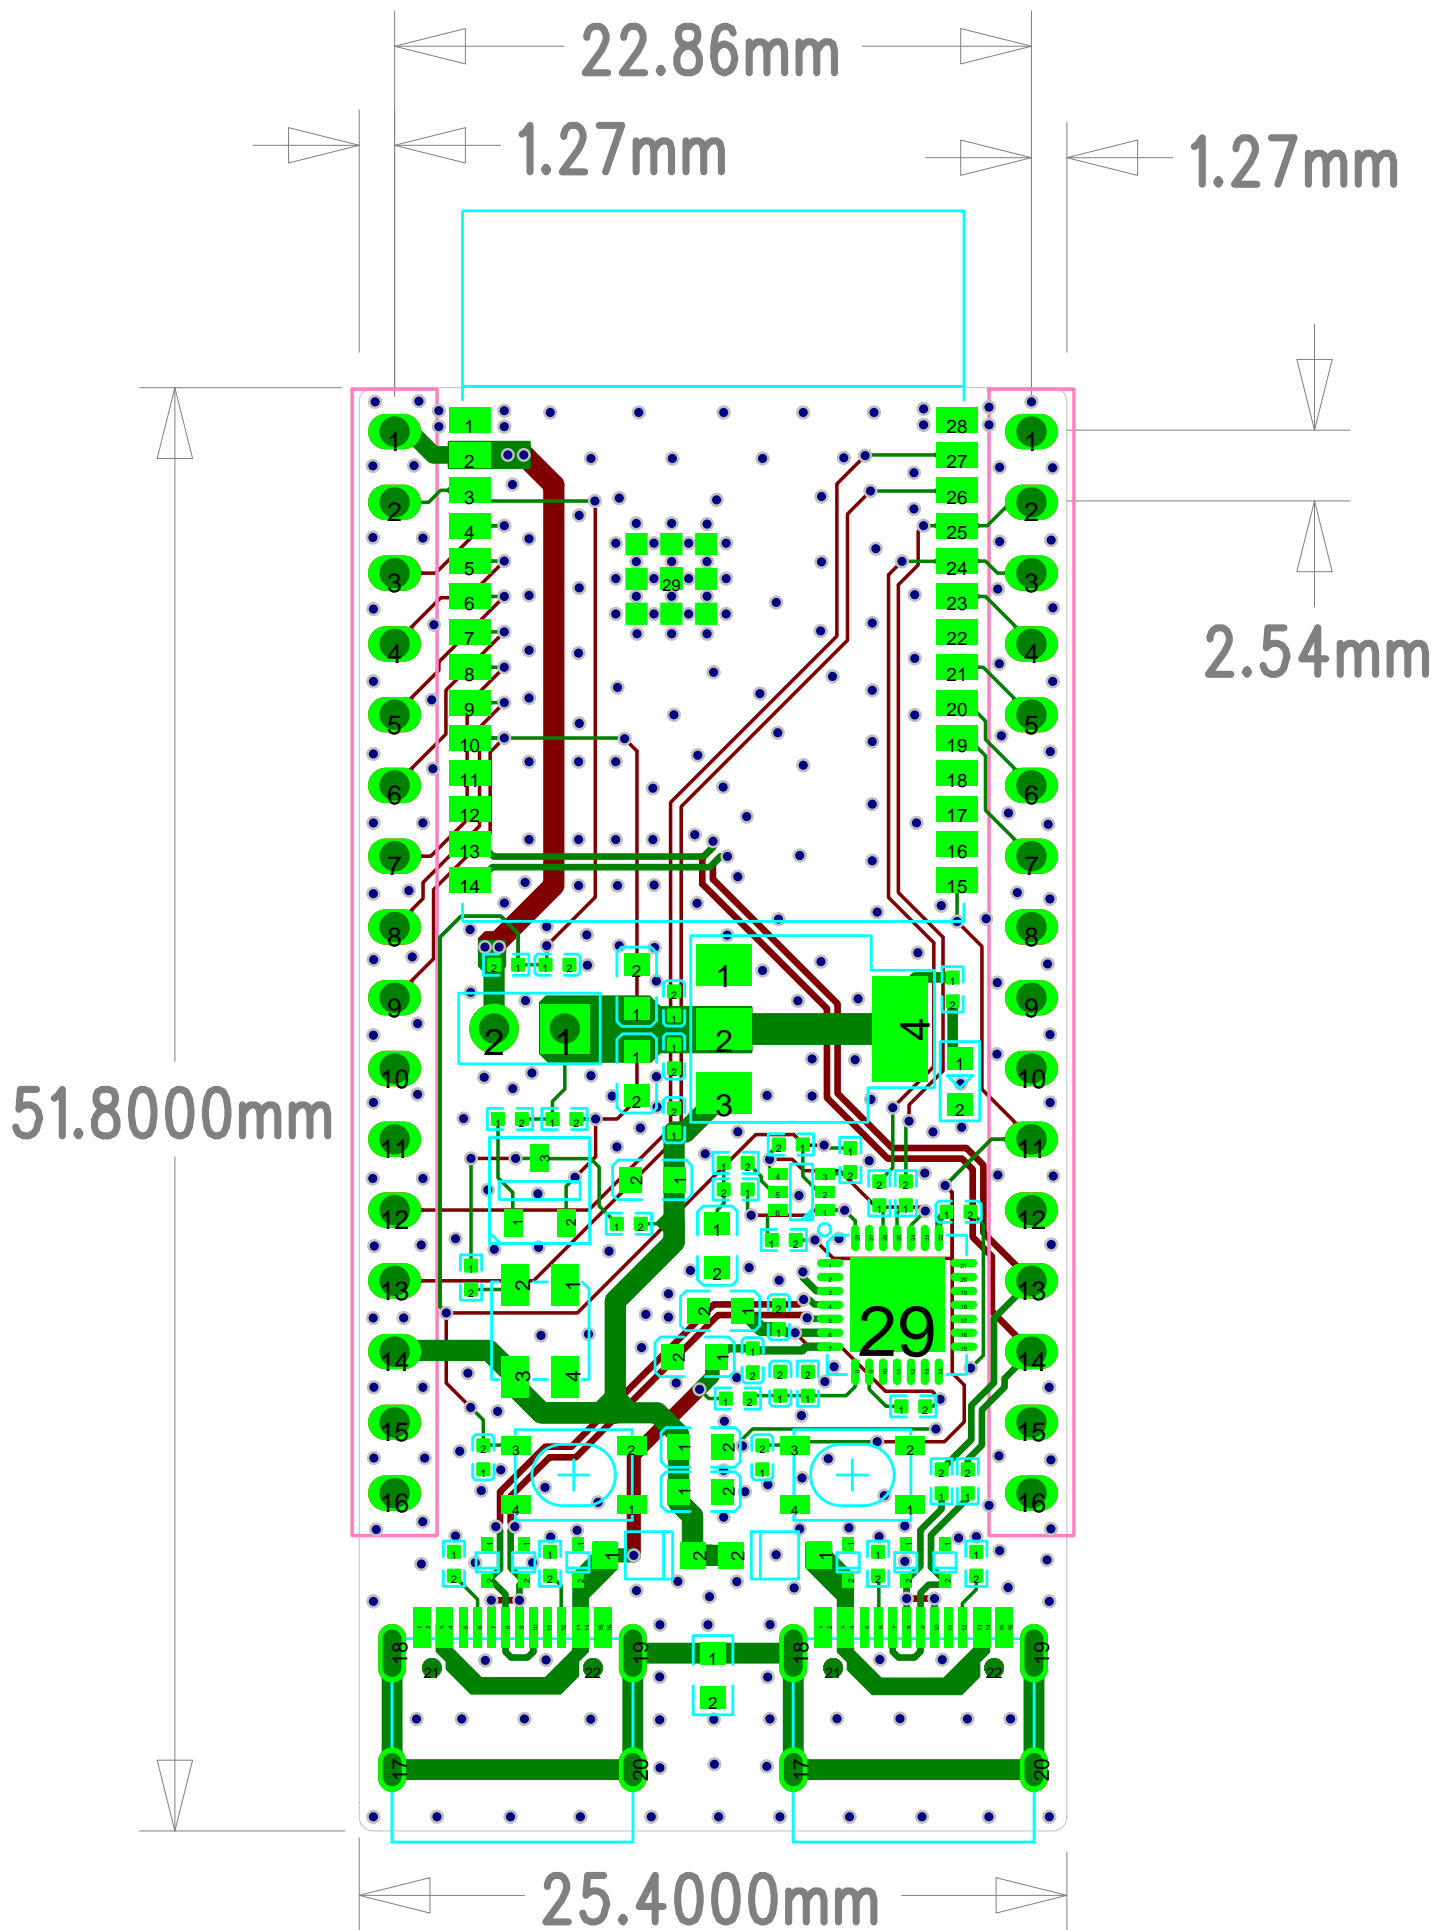

ESPRESSIF SYSTEMS	
乐鑫科技(上海)股份有限公司	
Title	ESP32-C61-DevKitC-1
Task	HWD-136 Rev 1.0
Date	Thu, Jun 27, 2024 Confidential and Proprietary

51.8000mm

2.54mm

25.4000mm

ESPRESSIF SYSTEMS			
乐鑫科技(上海)股份有限公司			
Title	ESP32-C61-DevKitC-1		
Task	HWD-136	Rev	1.0
Date	Thu, Jun 27, 2024	Confidential and Proprietary	