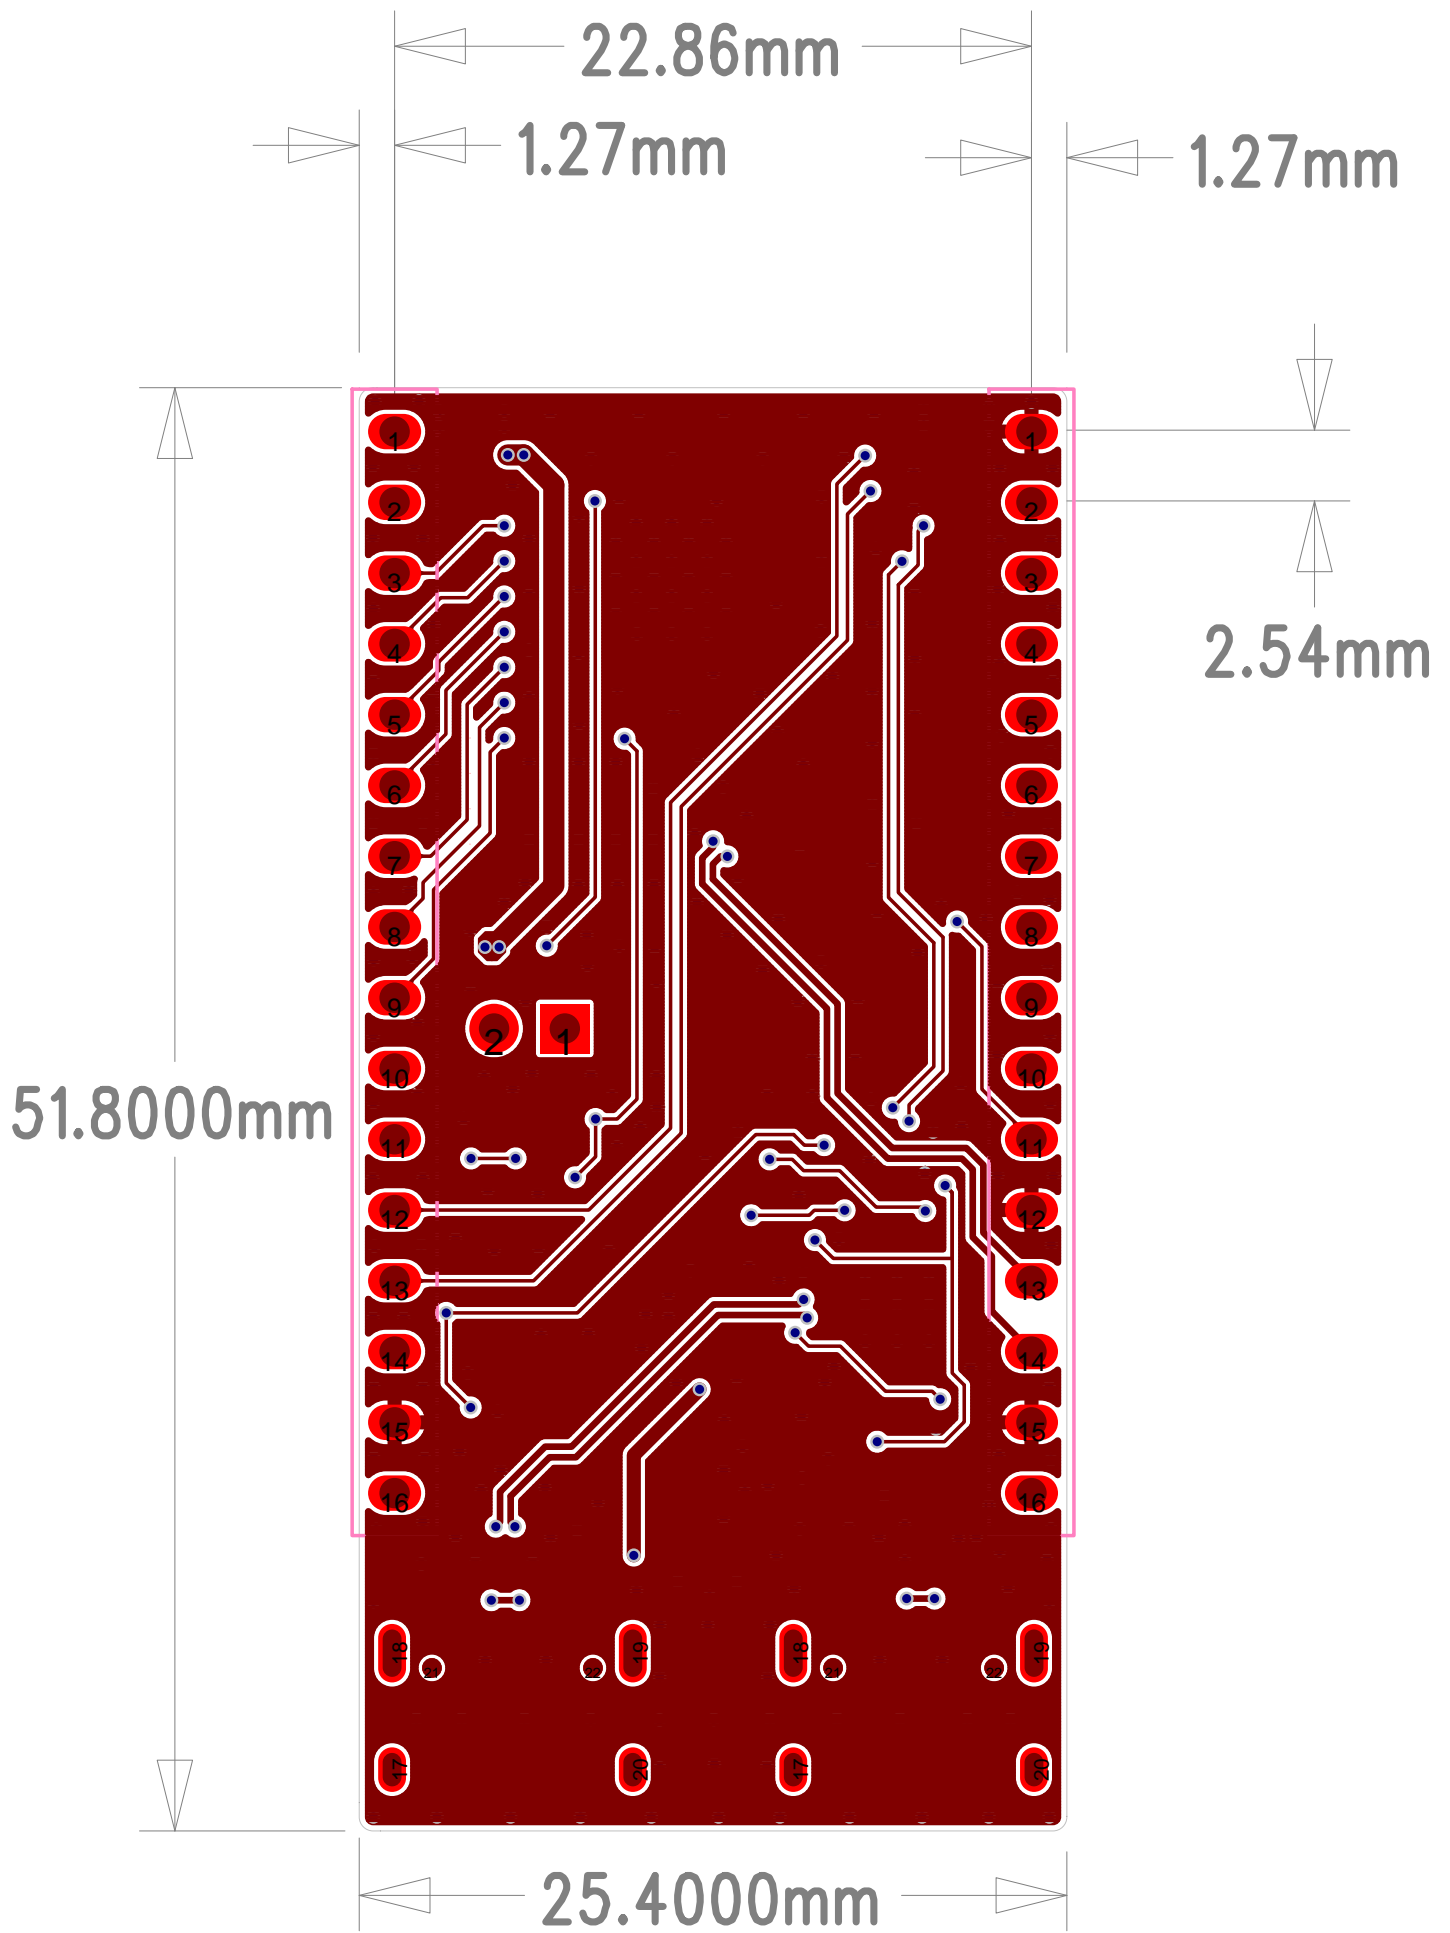

ESPRESSIF SYSTEMS	
乐鑫科技(上海)股份有限公司	
Title	ESP32-C61-DevKitC-1
Task	HWD-136
Date	Thu, Jun 27, 2024
Rev	1.0
Confidential and Proprietary	

ESPRESSIF SYSTEMS	
乐鑫科技(上海)股份有限公司	
Title	ESP32-C61-DevKitC-1
Task	HWD-136 Rev 1.0
Date	Thu, Jun 27, 2024 Confidential and Proprietary

ESPRESSIF SYSTEMS	
乐鑫科技(上海)股份有限公司	
Title	ESP32-C61-DevKitC-1
Task	HWD-136 Rev 1.0
Date	Thu, Jun 27, 2024 Confidential and Proprietary

51.8000mm

2.54mm

25.4000mm

ESPRESSIF SYSTEMS			
乐鑫科技(上海)股份有限公司			
Title	ESP32-C61-DevKitC-1		
Task	HWD-136	Rev	1.0
Date	Thu, Jun 27, 2024	Confidential and Proprietary	