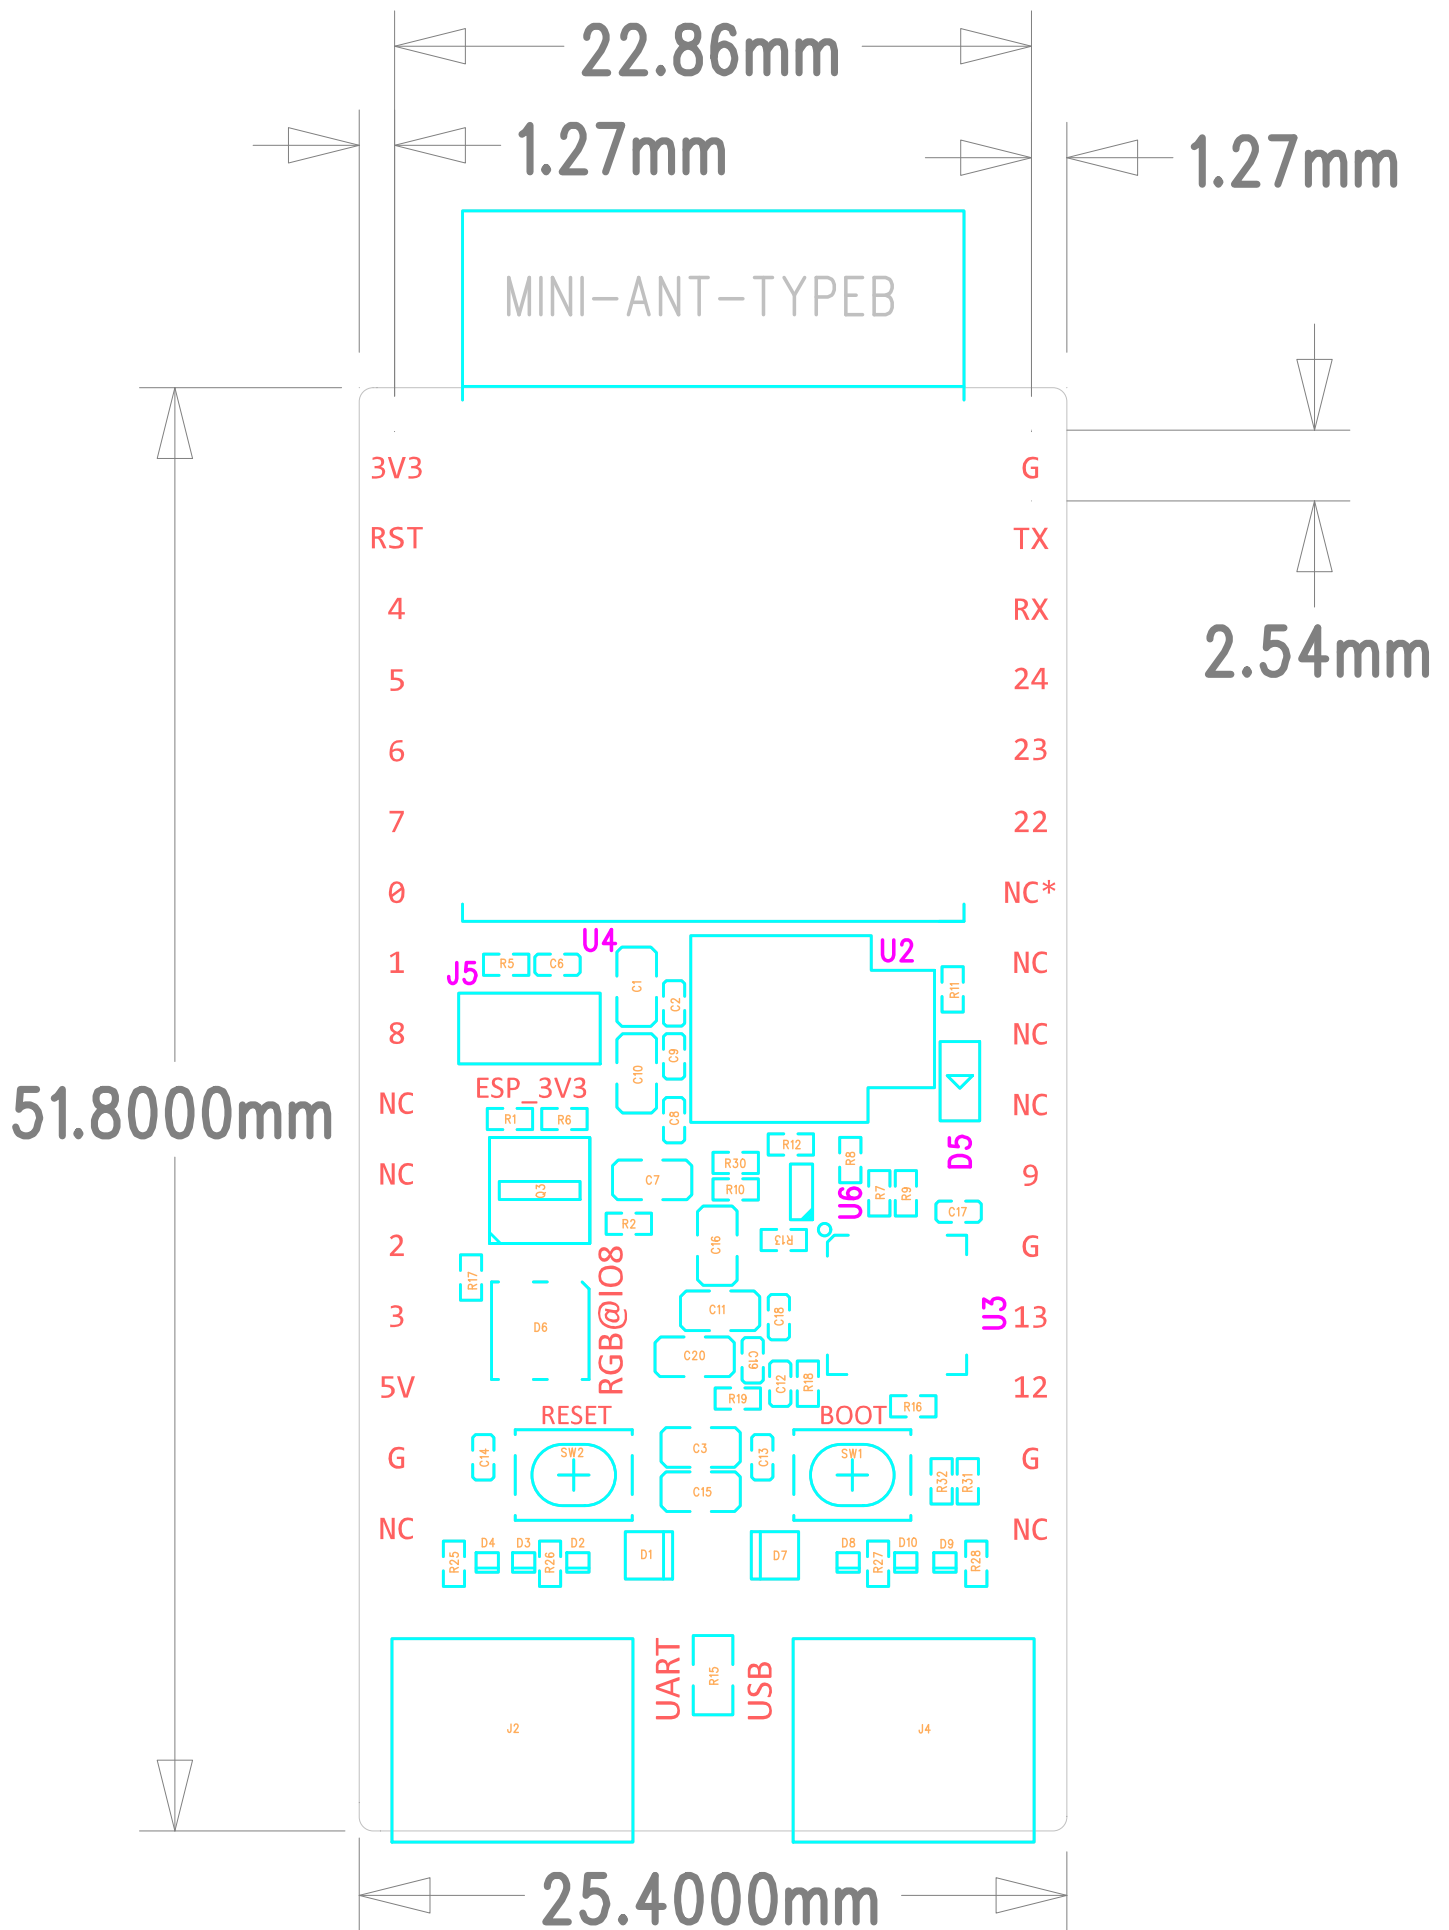

ESPRESSIF SYSTEMS	
乐鑫科技(上海)股份有限公司	
Title	ESP32-C61-DevKitC-1
Task	HWD-136 Rev 1.0
Date	Thu, Jun 27, 2024 Confidential and Proprietary

51.8000mm

2.54mm

25.4000mm

ESPRESSIF SYSTEMS			
乐鑫科技(上海)股份有限公司			
Title	ESP32-C61-DevKitC-1		
Task	HWD-136	Rev	1.0
Date	Thu, Jun 27, 2024	Confidential and Proprietary	