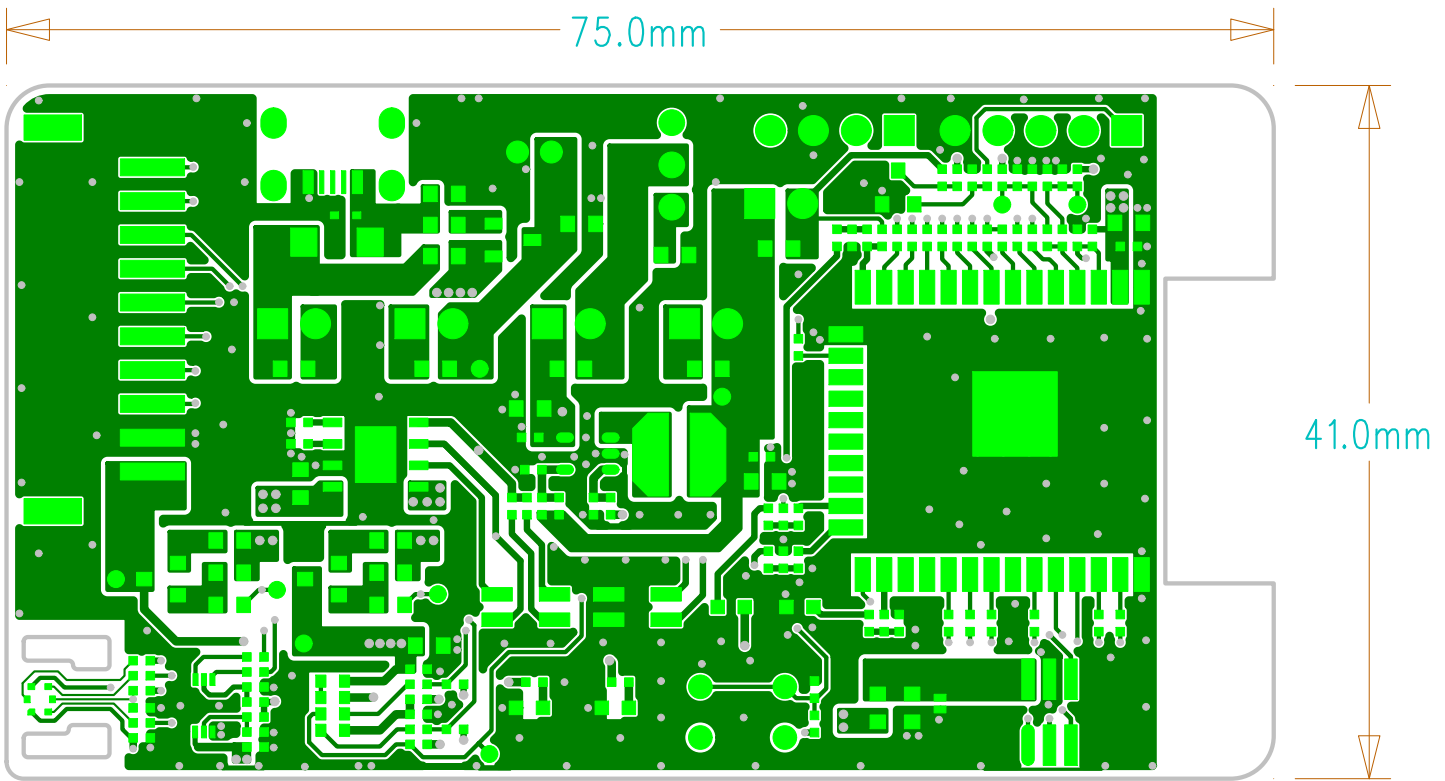

75.0mm

41.0mm

75.0mm

41.0mm

75.0mm

41.0mm

75.0mm

41.0mm

75.0mm

41.0mm

75.0mm

41.0mm

ESP32-MeshKit-Sense V1.1

www.espressif.com

<https://github.com/espressif/esp-idf>

<https://github.com/espressif/esp-mdns>

75.0mm

41.0mm

ANTENNA

39

download

R42
C65
R149
R148
C63
C64