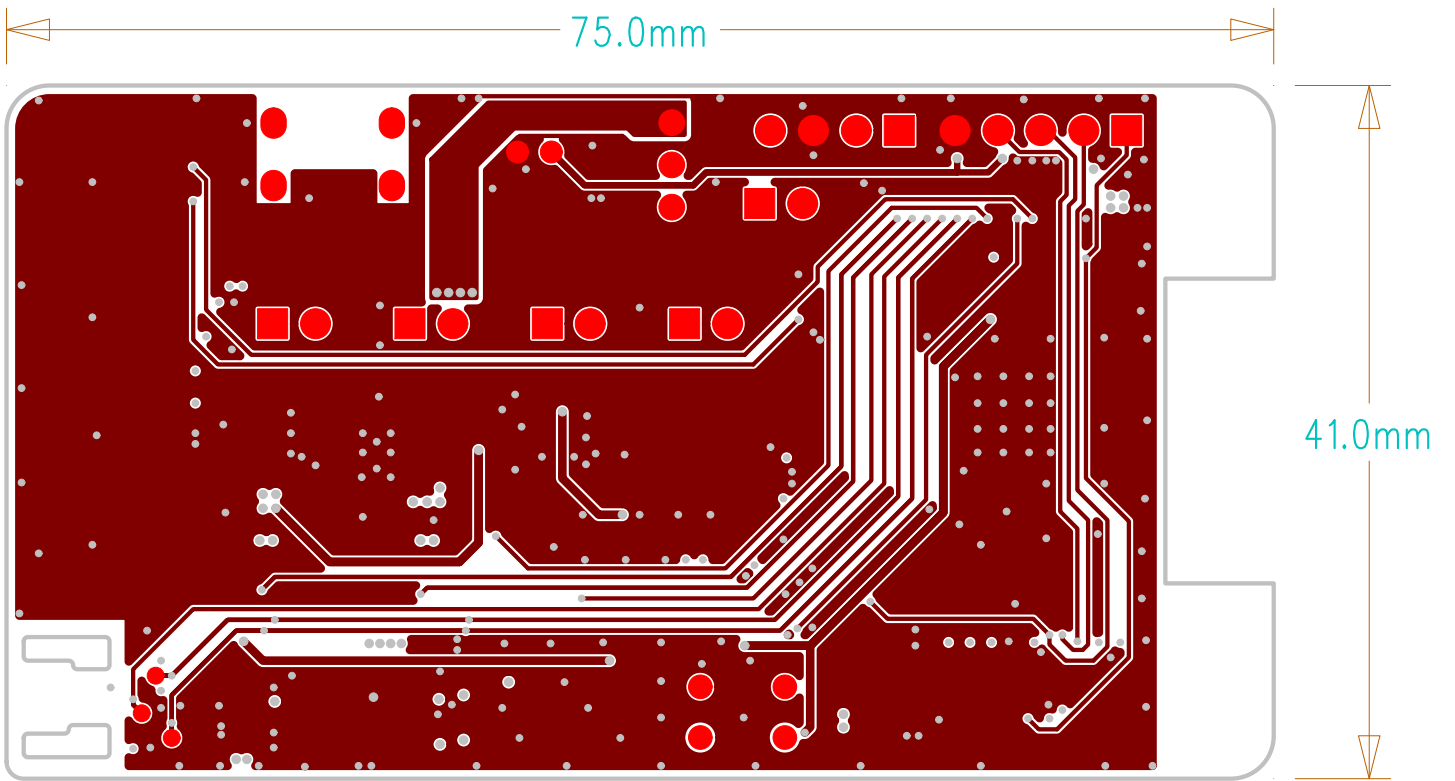

75.0mm

41.0mm

75.0mm

41.0mm

75.0mm

41.0mm

75.0mm

41.0mm

75.0mm

41.0mm

75.0mm

41.0mm

ESP32-MeshKit-Sense V1.1

www.espressif.com

<https://github.com/espressif/esp-idf>

<https://github.com/espressif/esp-mdns>

75.0mm

41.0mm

ANTENNA

39

download

R42
C65
R149
R148
C63
C64