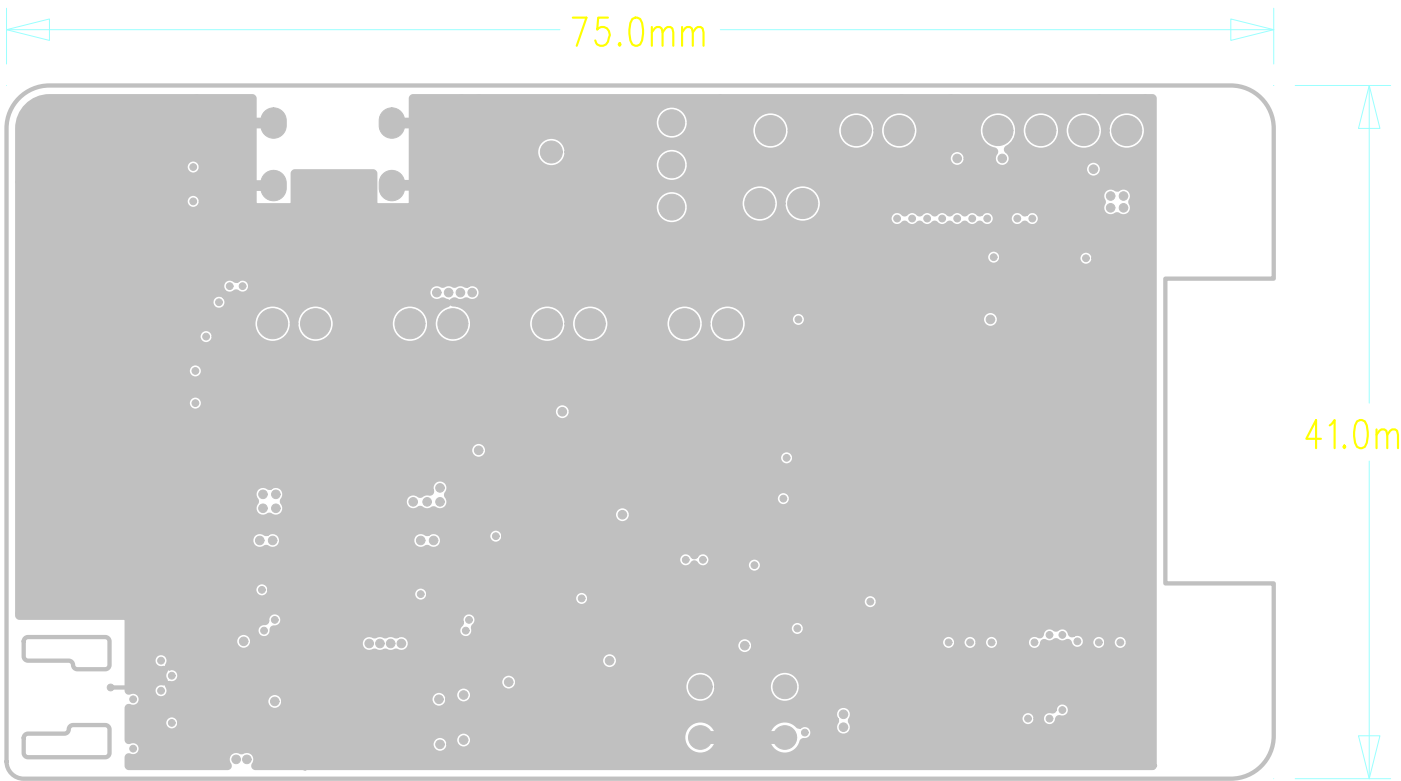

75.0mm

41.0mm

75.0mm

41.0mm

75.0mm

41.0mm

75.0mm

41.0mm

75.0mm

41.0mm

75.0mm

41.0mm

ESP32-MeshKit-Sense V1.1

www.espressif.com

<https://github.com/espressif/esp-idf>

<https://github.com/espressif/esp-mdns>

75.0mm

41.0mm

ANTENNA

39

download

R42
C65
R149
R148
C63
C64