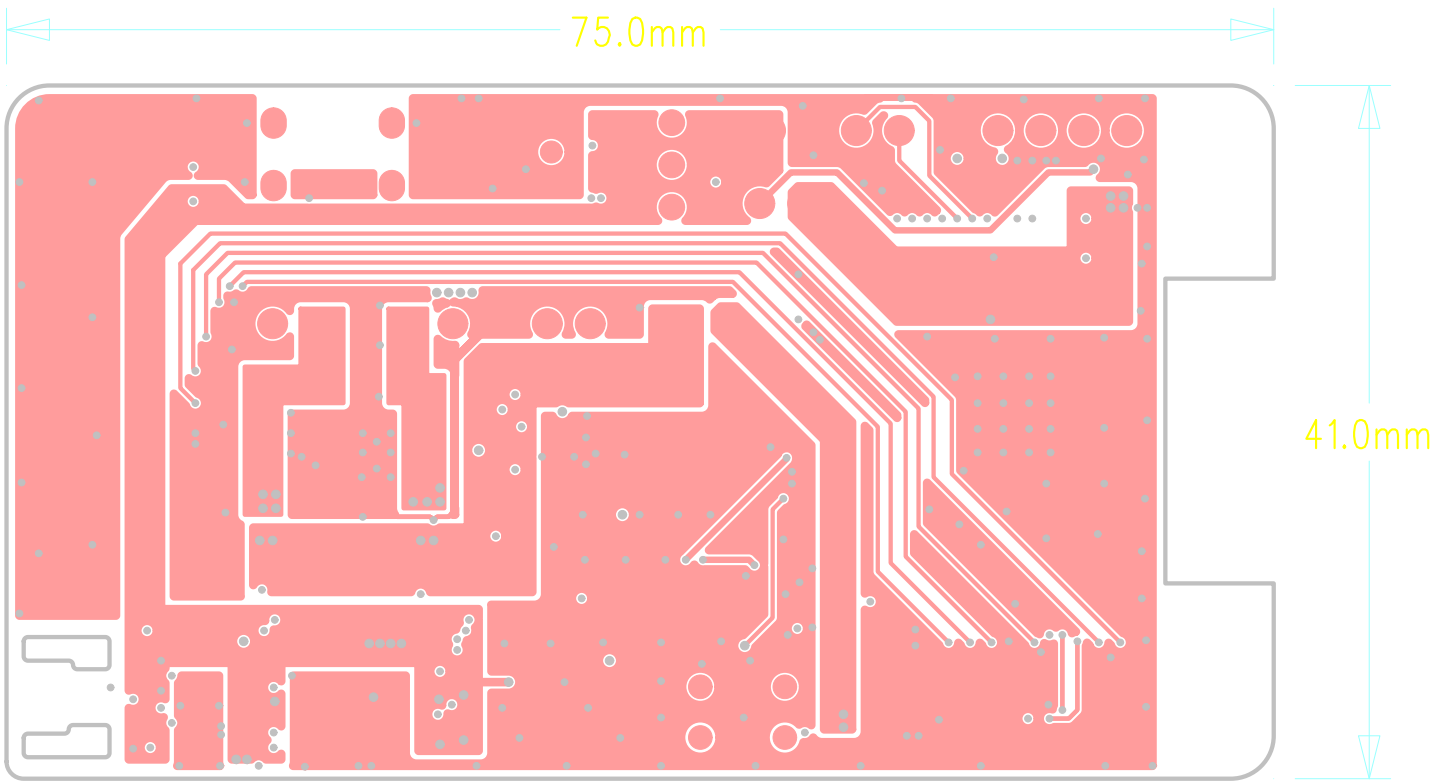

75.0mm

41.0mm

75.0mm

41.0mm

75.0mm

41.0mm

75.0mm

41.0mm

75.0mm

41.0mm

75.0mm

41.0mm

ESP32-MeshKit-Sense V1.1

www.espressif.com

<https://github.com/espressif/esp-idf>

<https://github.com/espressif/esp-mdns>

75.0mm

41.0mm

ANTENNA

39

download

R42
C65
R149
R148
C63
C64