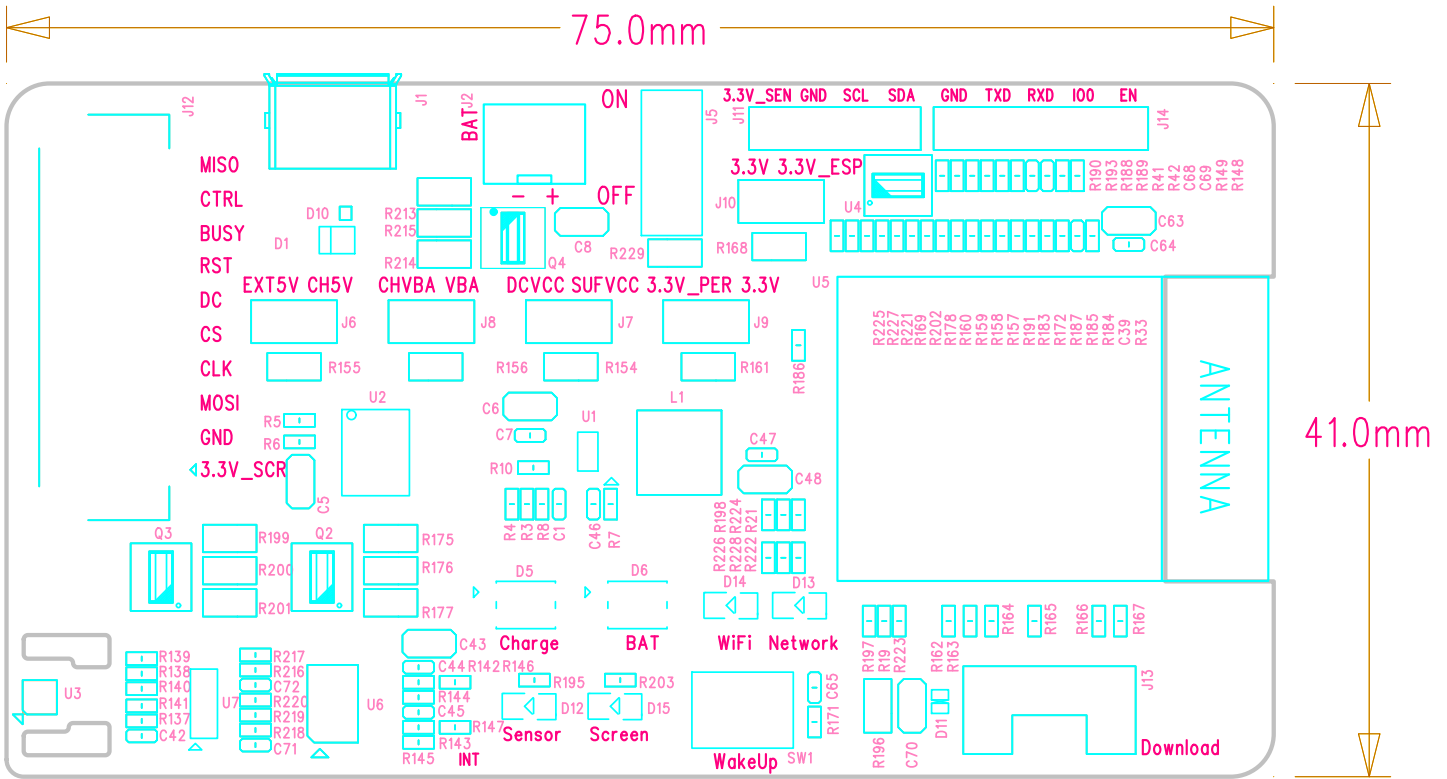

75.0mm

41.0mm

75.0mm

41.0mm

75.0mm

41.0mm

75.0mm

41.0mm

75.0mm

41.0mm

75.0mm

41.0mm

ESP32-MeshKit-Sense V1.1

www.espressif.com

<https://github.com/espressif/esp-idf>

<https://github.com/espressif/esp-mdns>

75.0mm

41.0mm

ANTENNA

39

download

R42
C65
R149
R148
C63
C64