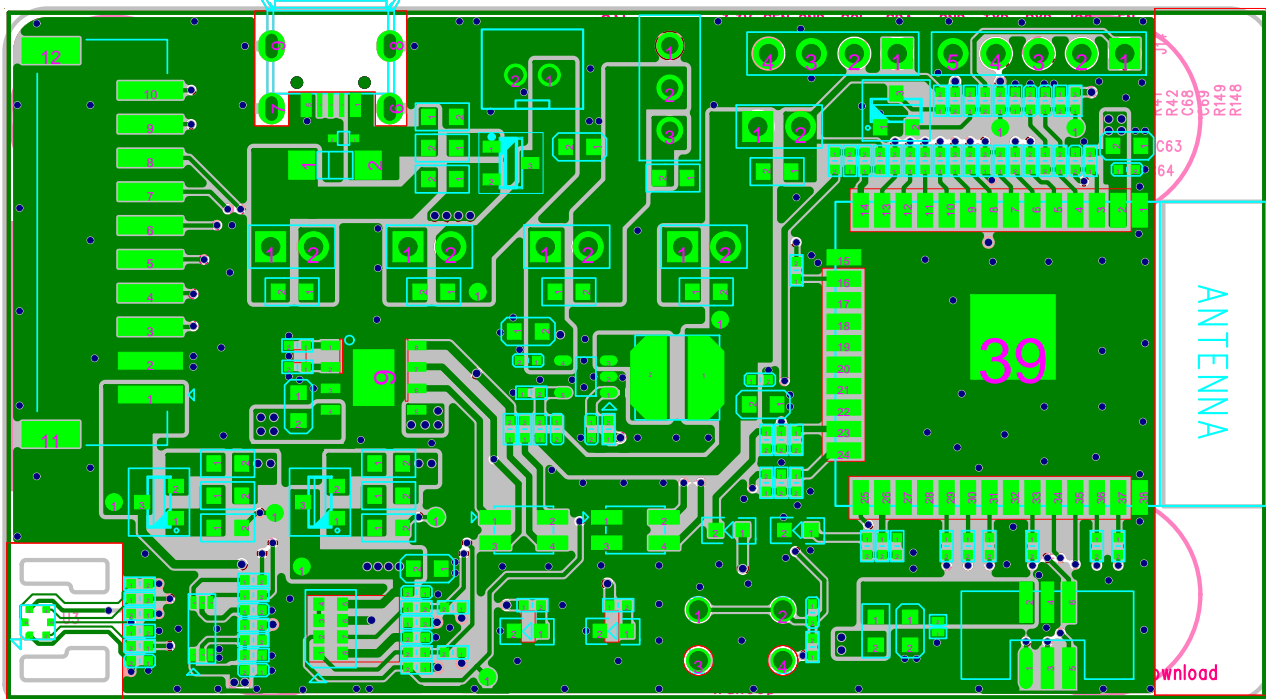

75.0mm

41.0mm

ANTENNA

39

download

R42
C65
R149
R148
C63
C64