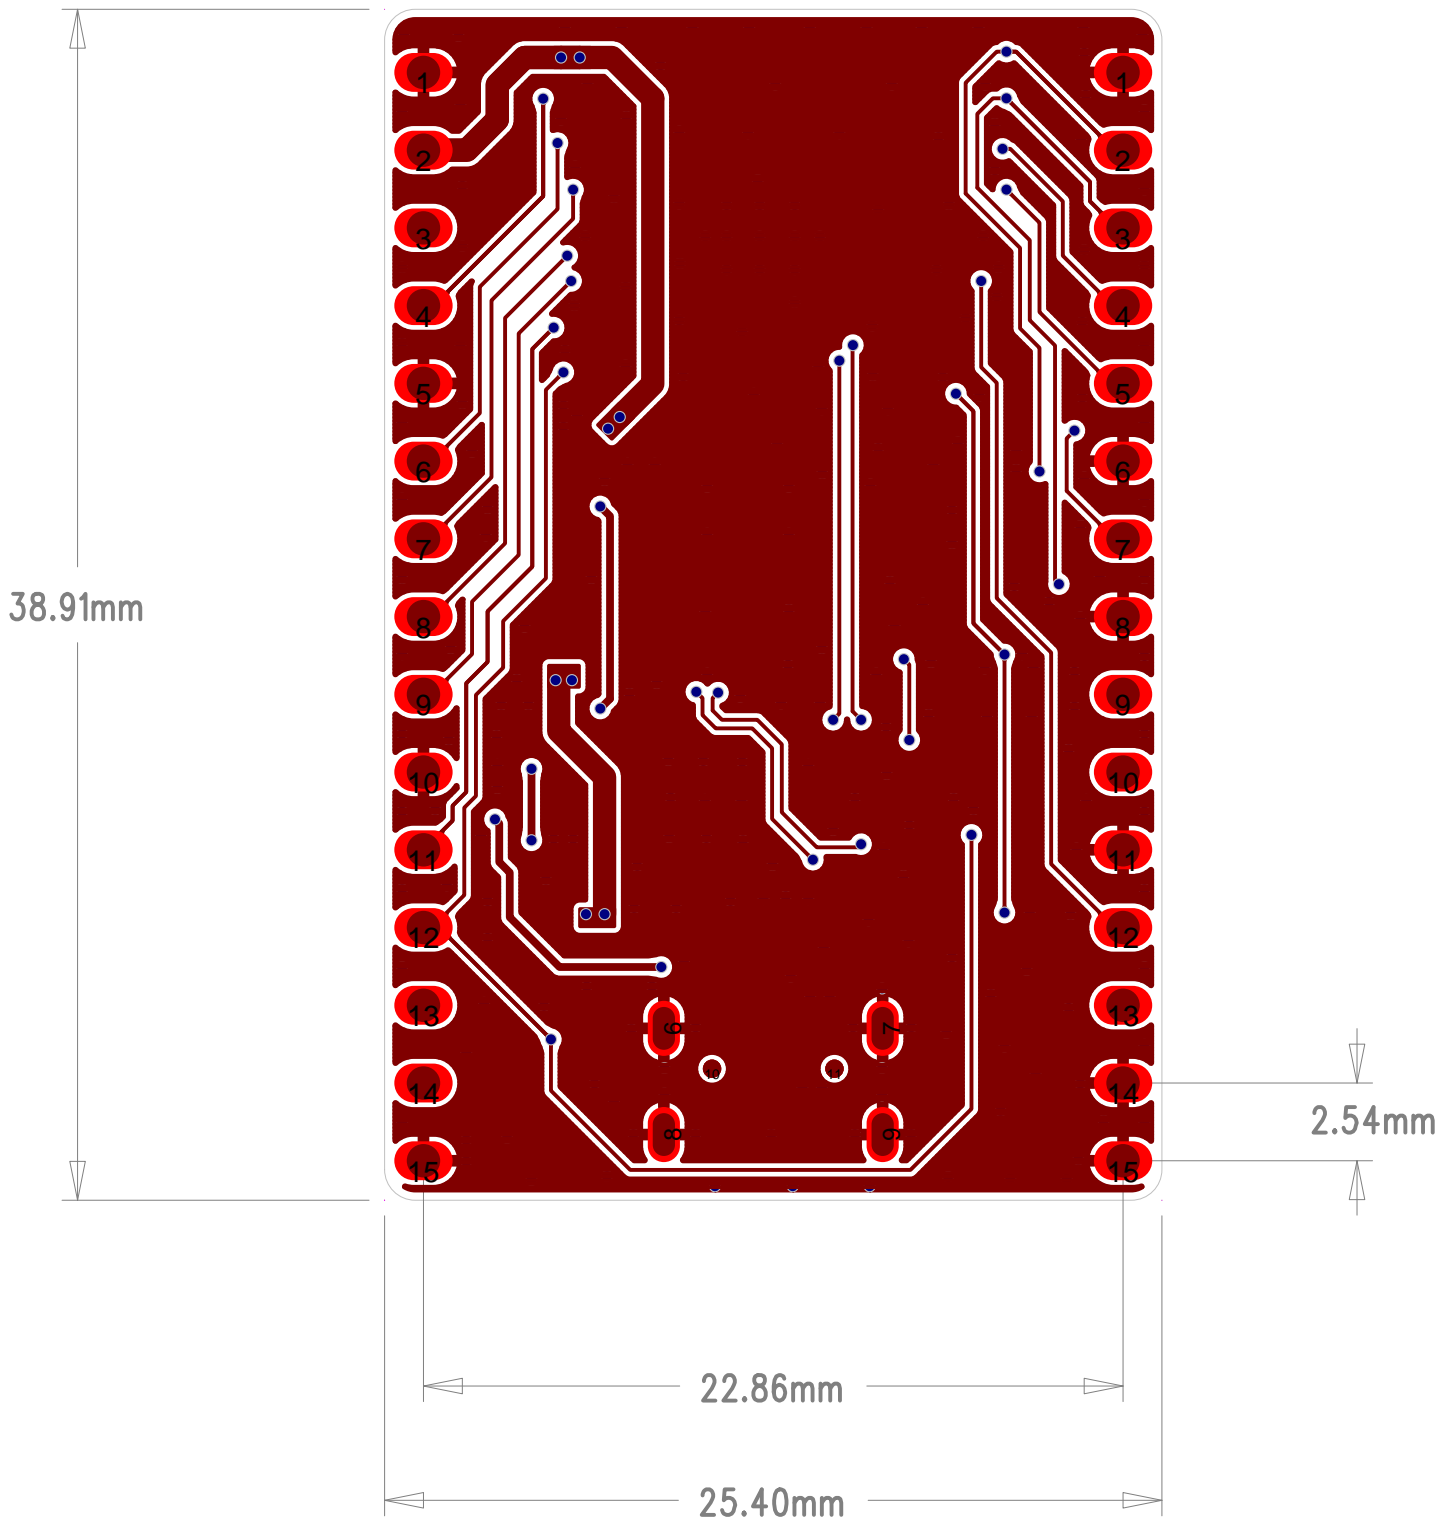

ESPRESSIF SYSTEM			
乐鑫信息科技（上海）股份有限公司			
Title	ESP8684-DevKitC-02		
Task	#38284	Rev	1.0
Date	Wed. 2022.06.15	Confidential and Proprietary	

ESPRESSIF SYSTEM			
乐鑫信息科技（上海）股份有限公司			
Title	ESP8684-DevKitC-02		
Task	#38284	Rev	1.0
Date	Wed. 2022.06.15	Confidential and Proprietary	