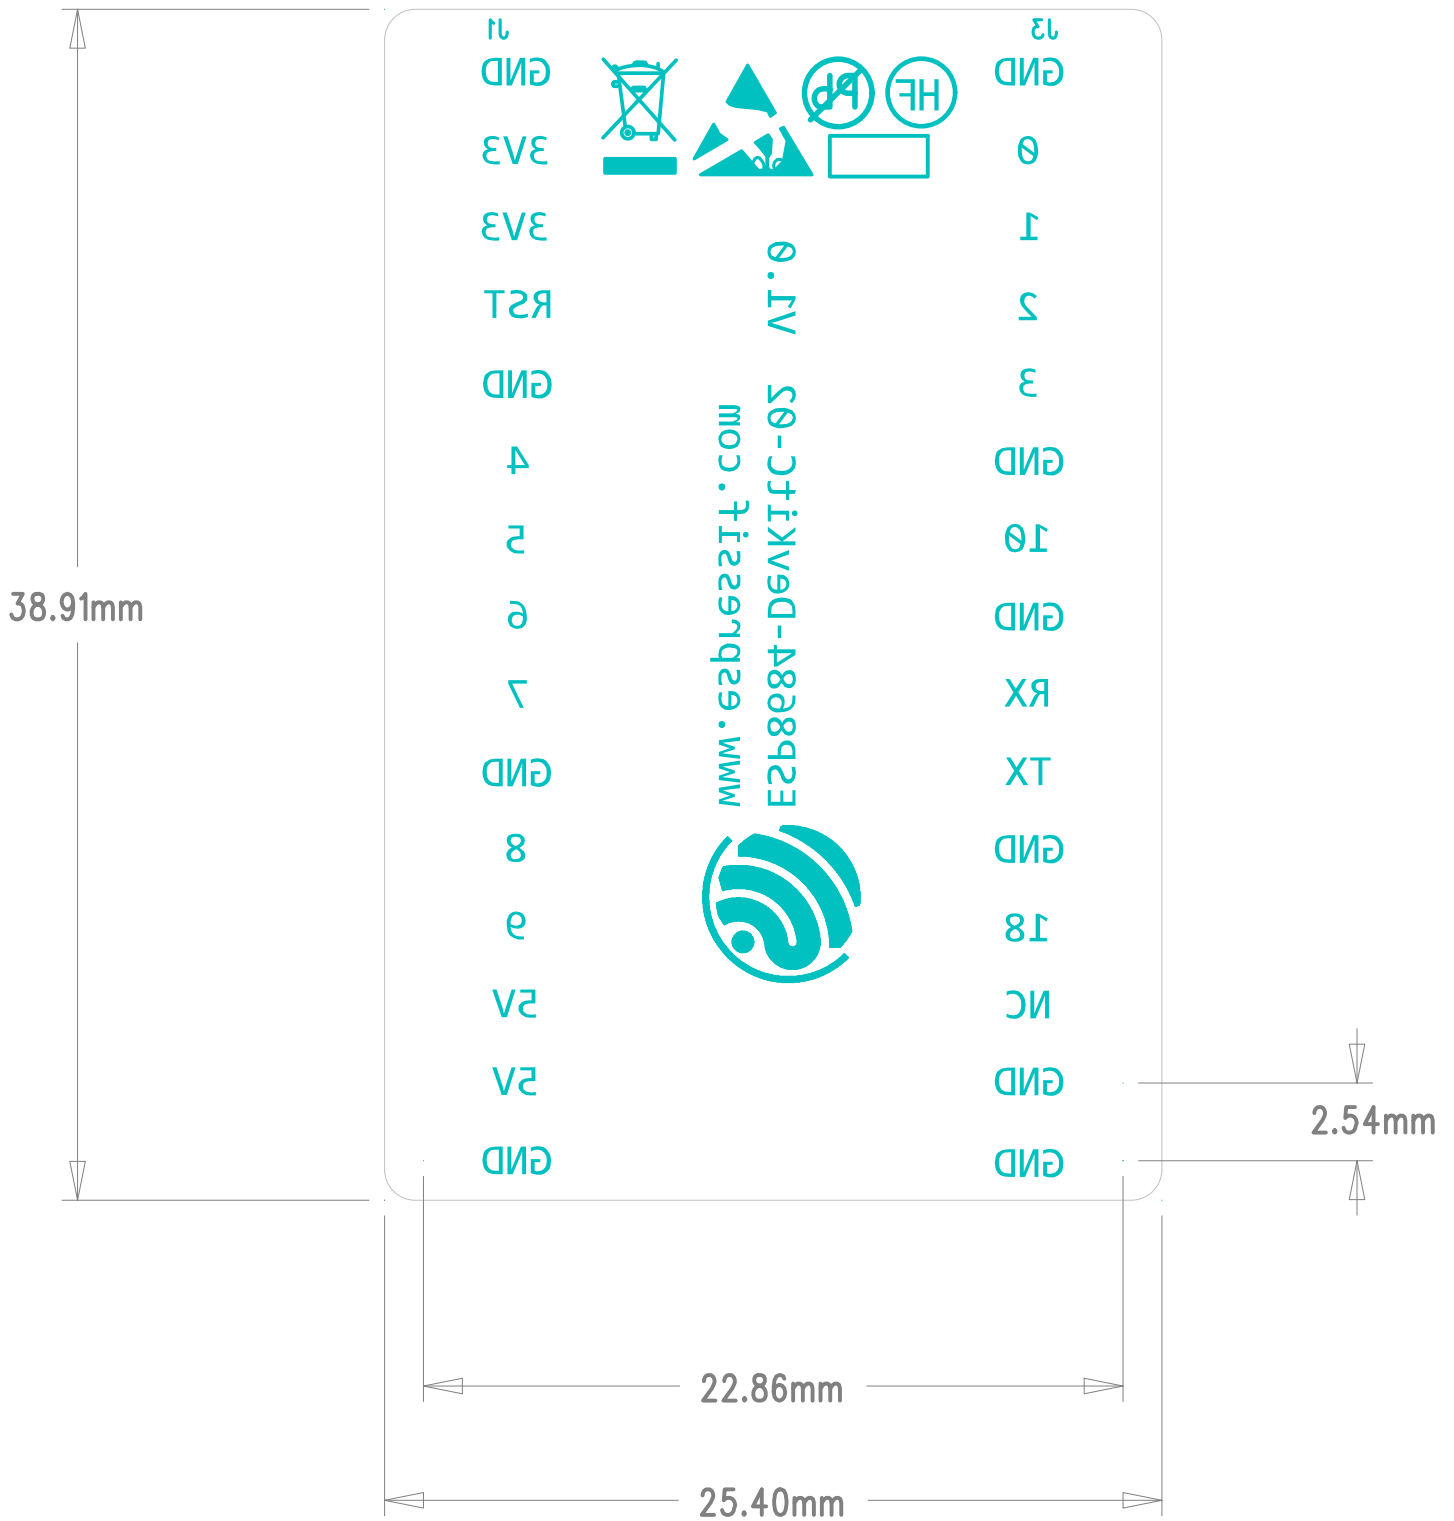

ESPRESSIF SYSTEM			
乐鑫信息科技（上海）股份有限公司			
Title	ESP8684-DevKitC-02		
Task	#38284	Rev	1.0
Date	Wed. 2022.06.15	Confidential and Proprietary