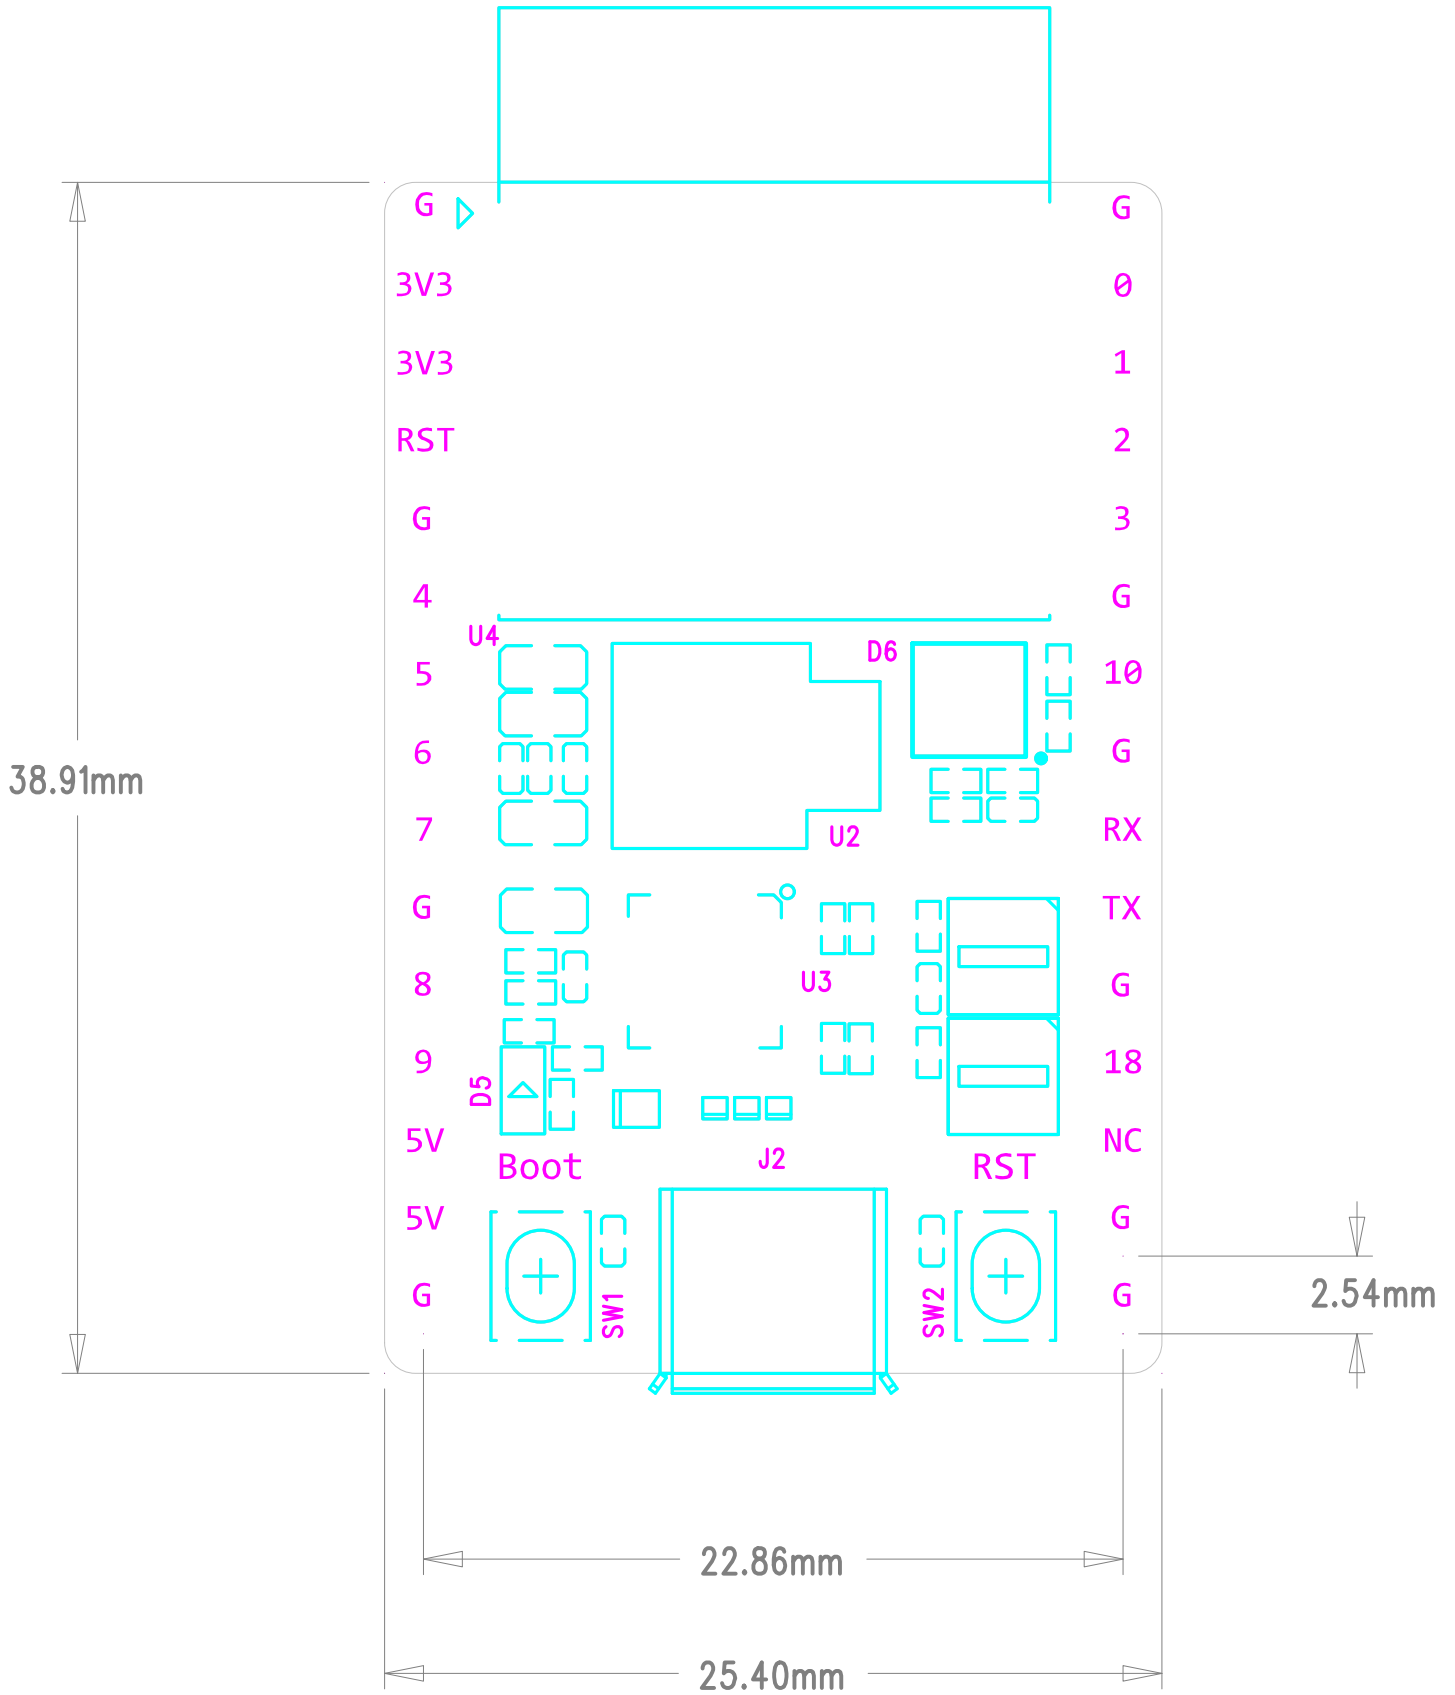

ESPRESSIF SYSTEM			
乐鑫信息科技（上海）股份有限公司			
Title	ESP8684-DevKitC-02		
Task	#38284	Rev	1.0
Date	Wed. 2022.06.15	Confidential and Proprietary	

ESPRESSIF SYSTEM			
乐鑫信息科技（上海）股份有限公司			
Title	ESP8684-DevKitC-02		
Task	#38284	Rev	1.0
Date	Wed. 2022.06.15	Confidential and Proprietary	