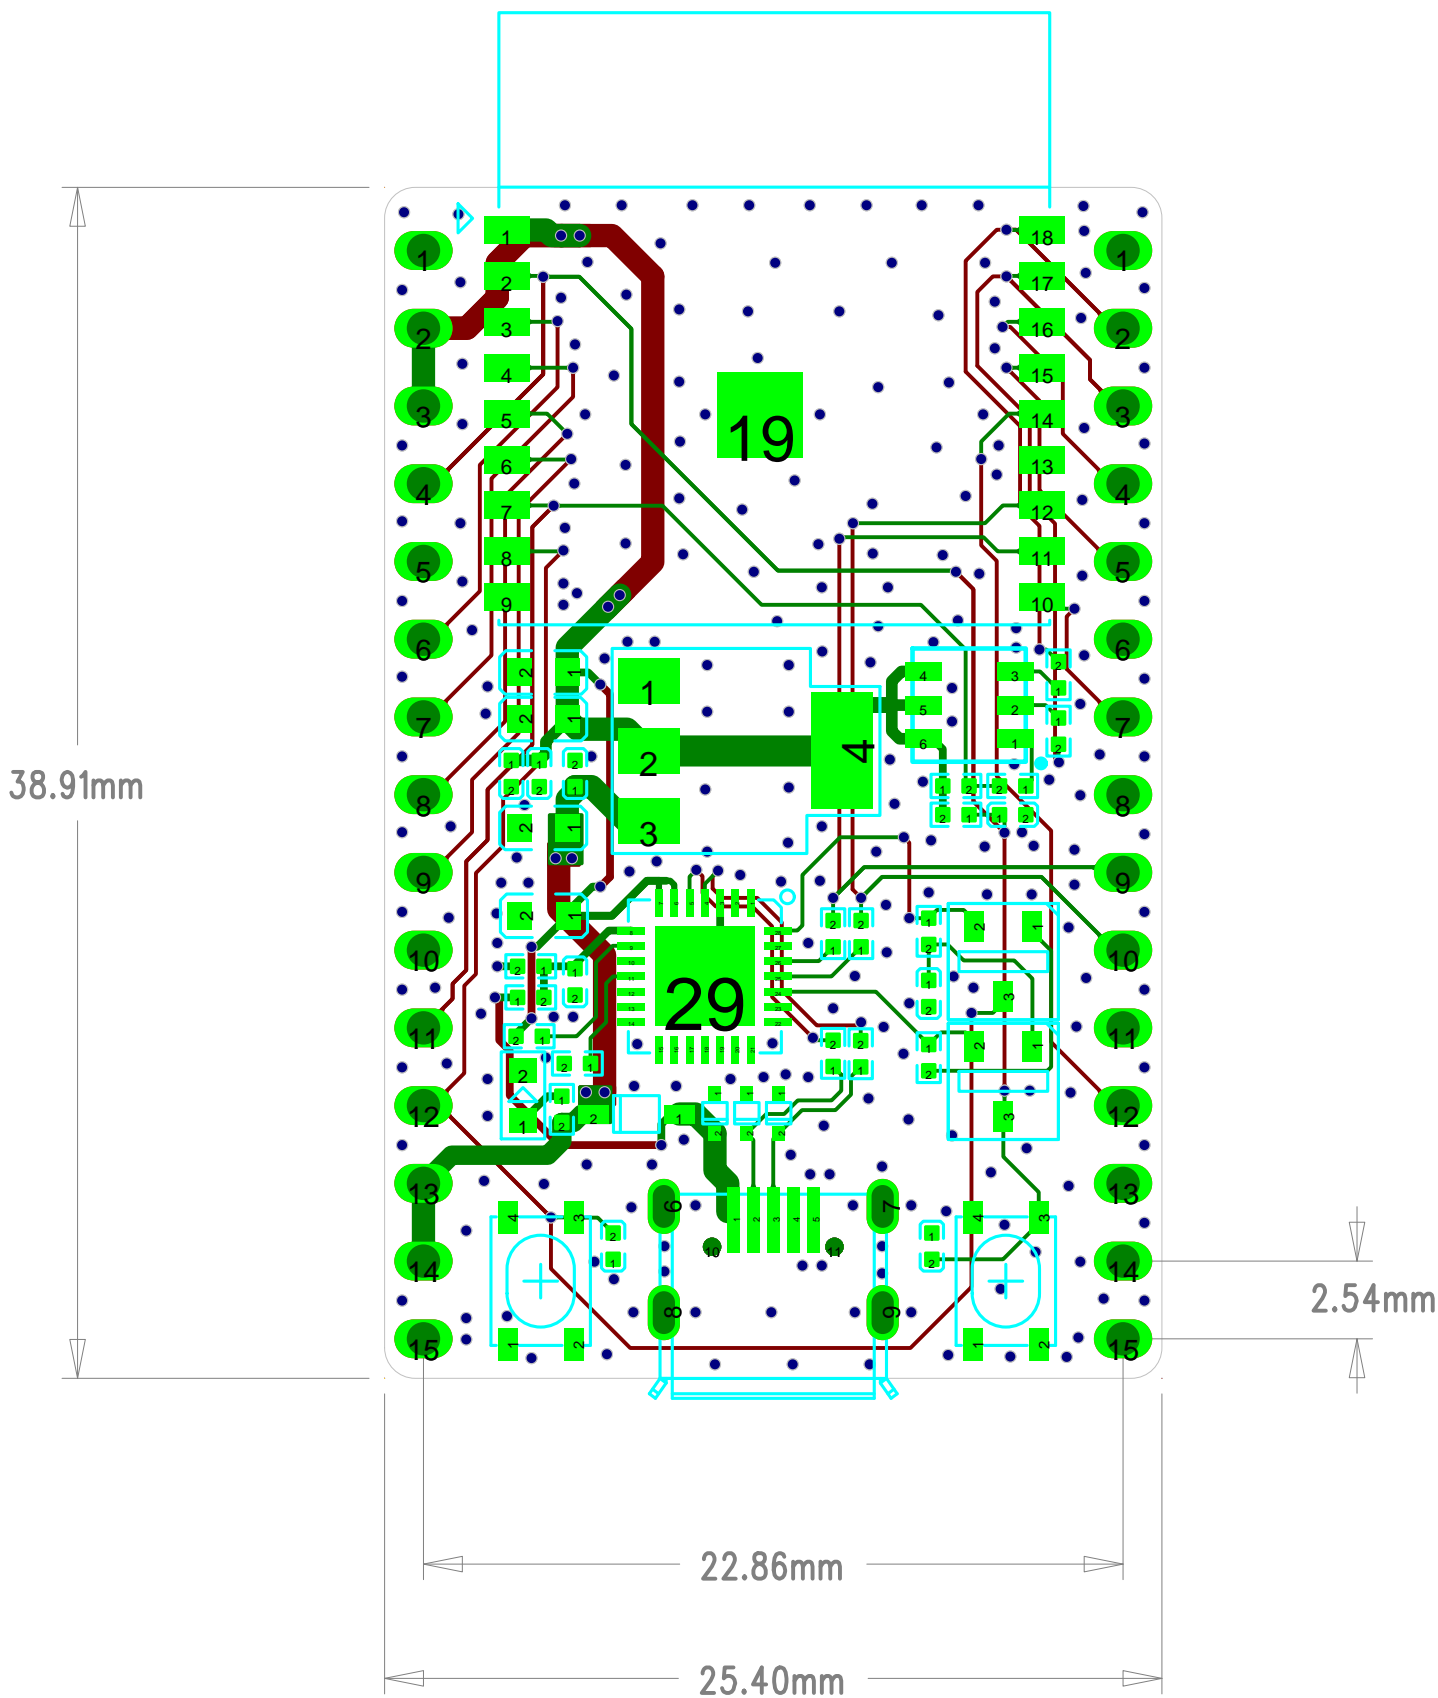

ESPRESSIF SYSTEM			
乐鑫信息科技（上海）股份有限公司			
Title	ESP8684-DevKitC-02		
Task	#38284	Rev	1.0
Date	Wed. 2022.06.15	Confidential and Proprietary