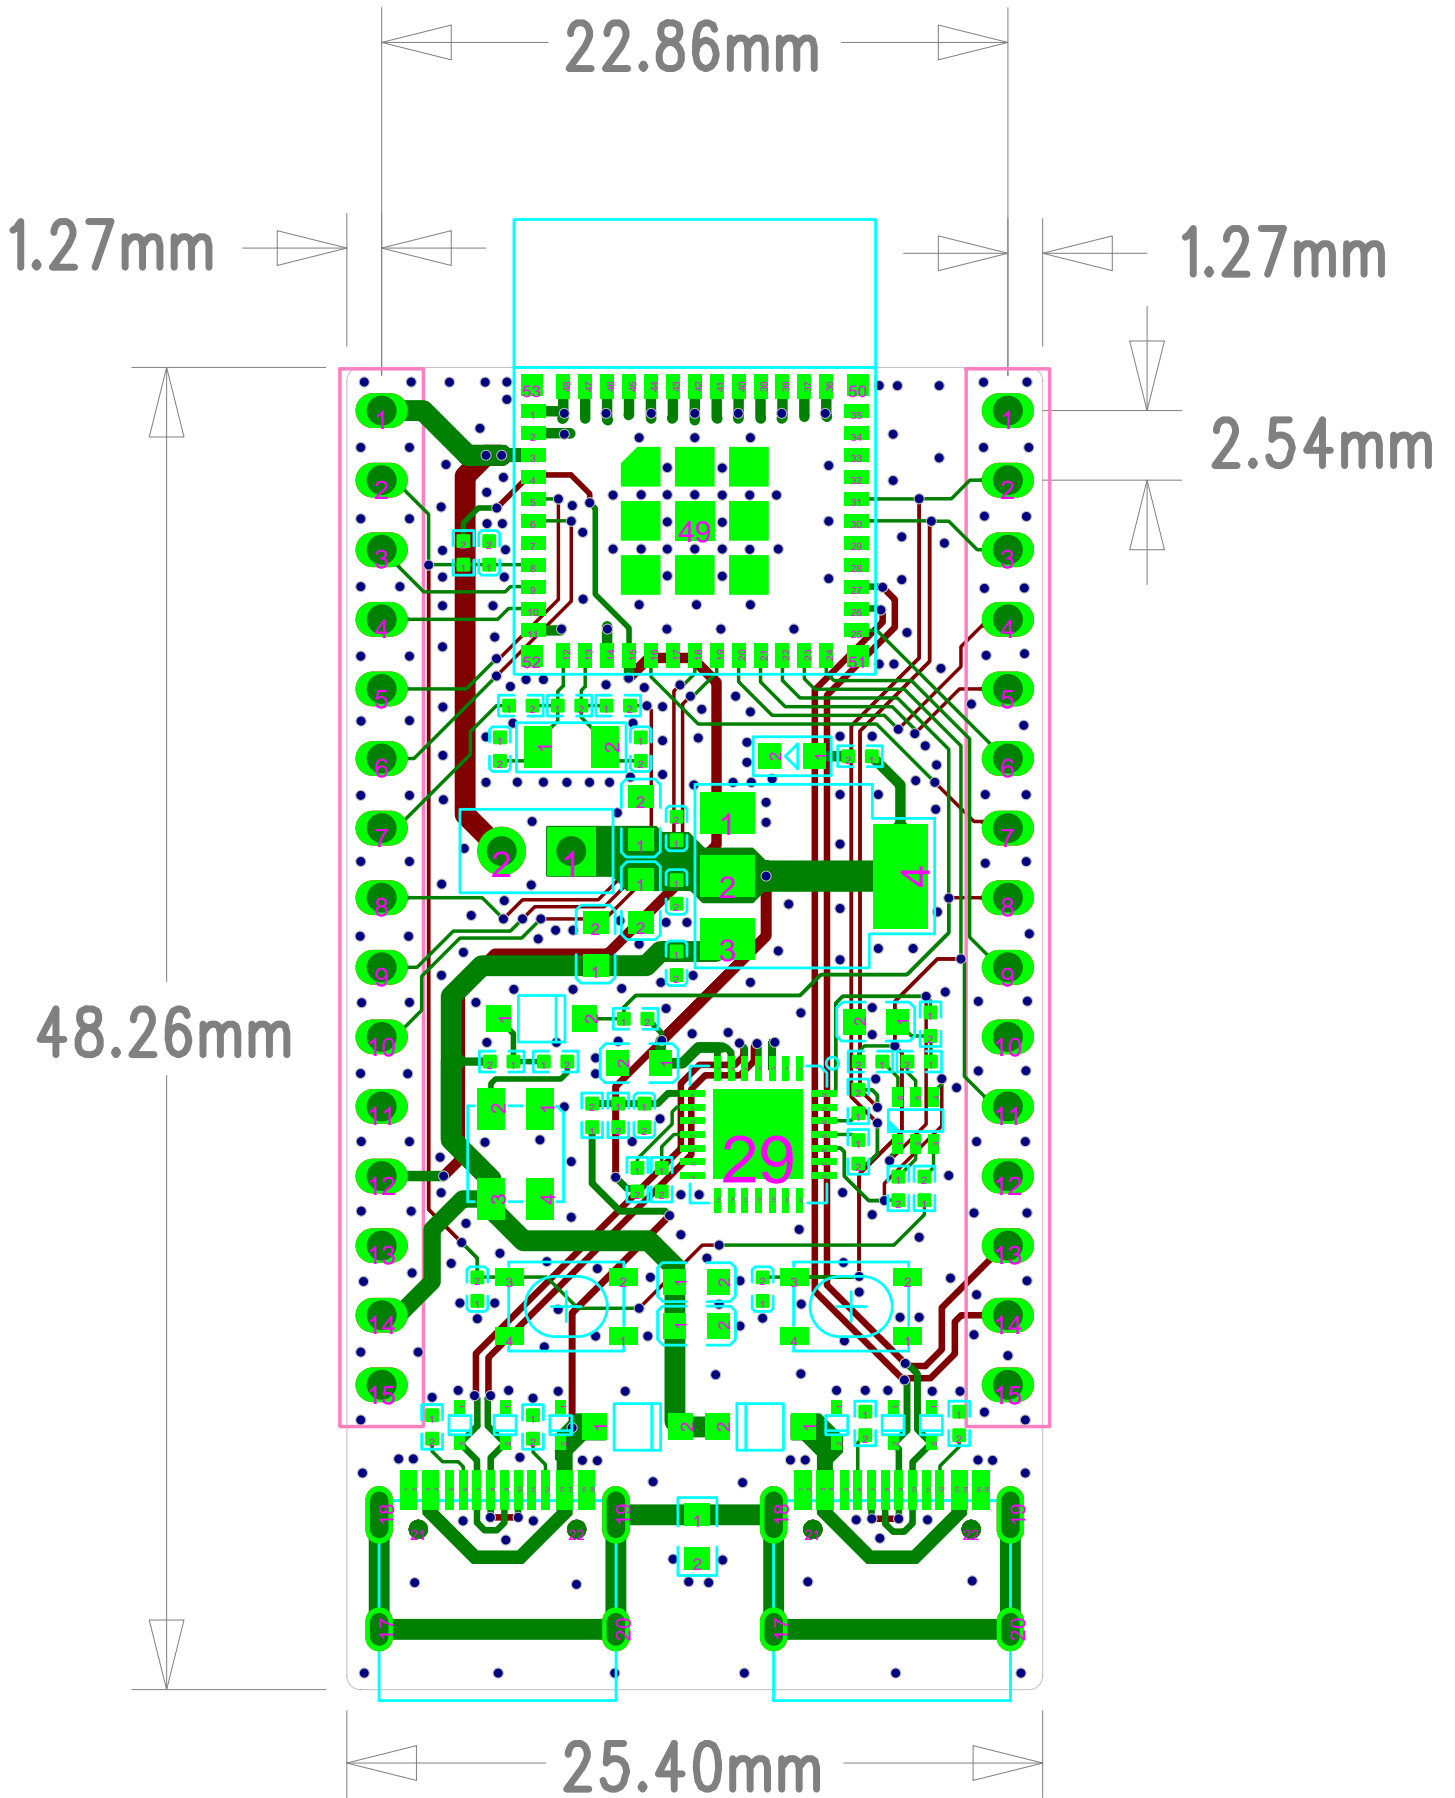

ESPRESSIF SYSTEMS	
乐鑫信息科技（上海）股份有限公司	
Title	ESP32-H2-DevKitM-1
Task	#37975
Date	Tue, Nov 22, 2022
Rev	1.2
Confidential and Proprietary