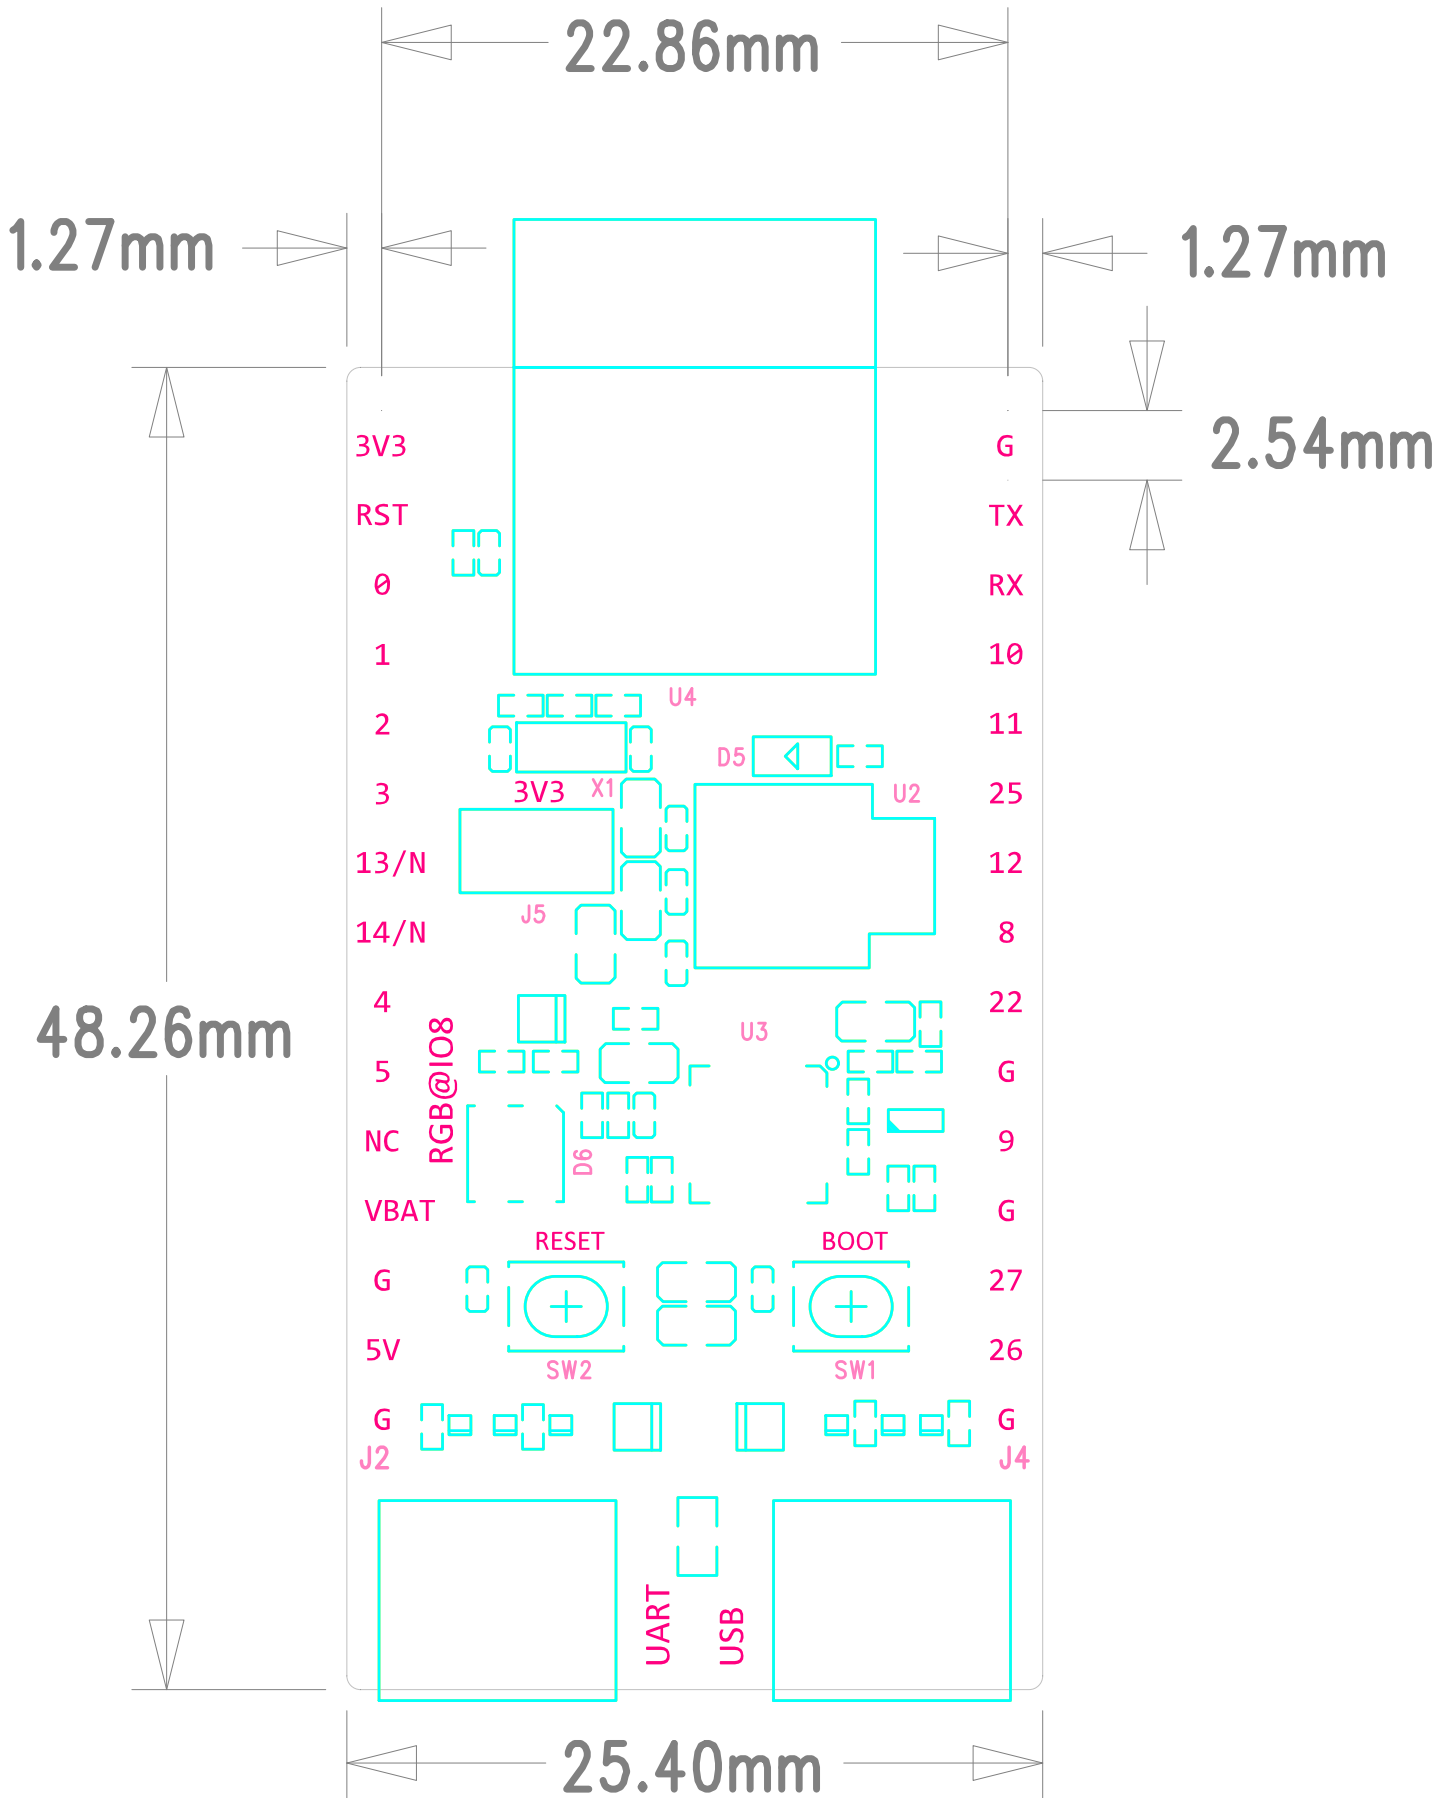

ESPRESSIF SYSTEMS	
乐鑫信息科技（上海）股份有限公司	
Title	ESP32-H2-DevKitM-1
Task	#37975
Date	Tue, Nov 22, 2022
Rev	1.2
Confidential and Proprietary	

ESPRESSIF SYSTEMS	
乐鑫信息科技(上海)股份有限公司	
Title	ESP32-H2-DevKitM-1
Task	#37975
Date	Tue, Nov 22, 2022
Rev	1.2
Confidential and Proprietary	