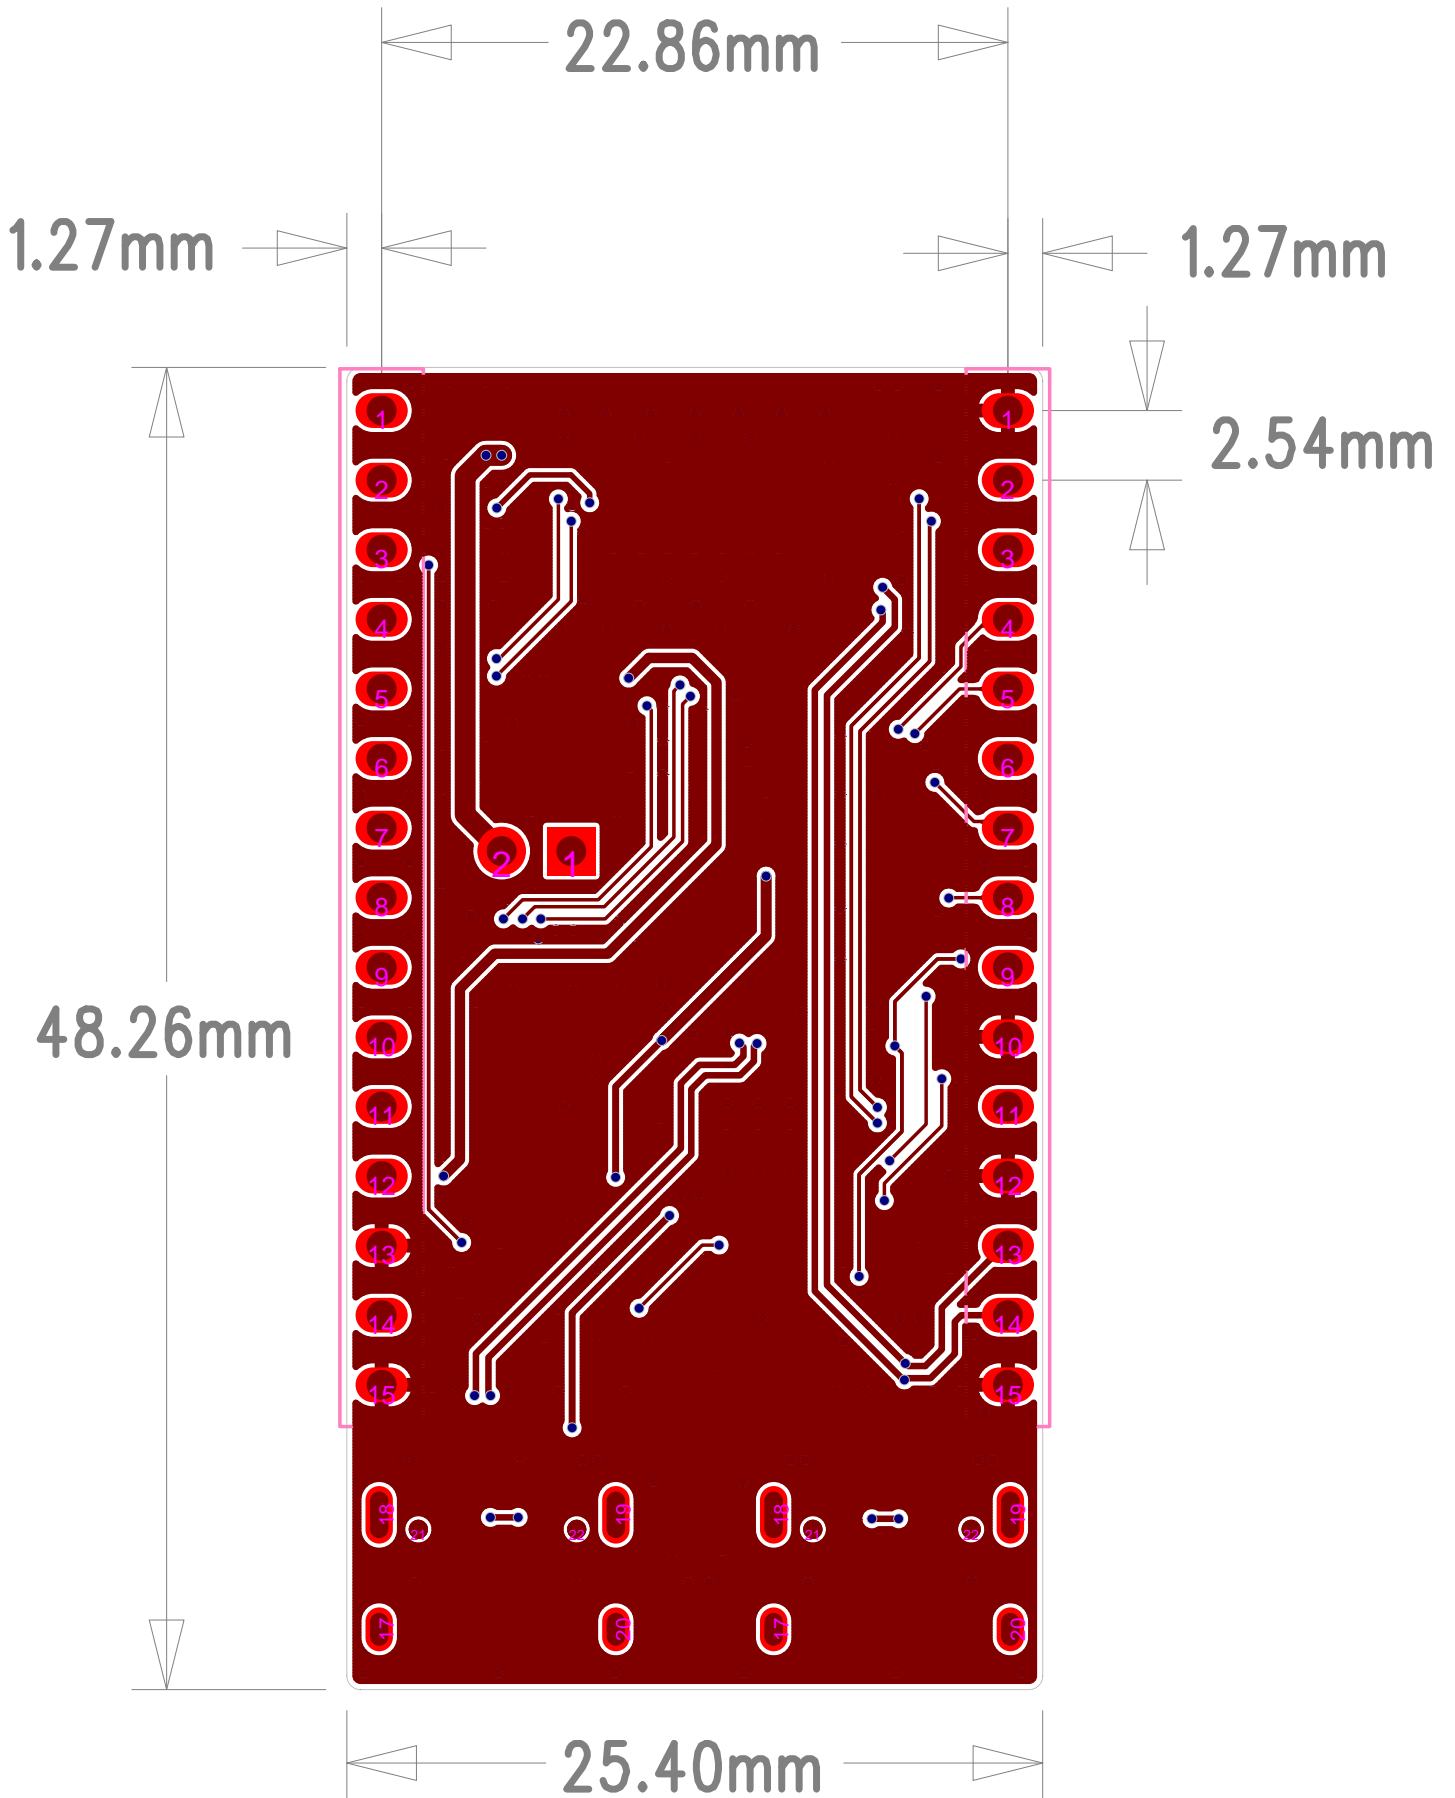

ESPRESSIF SYSTEMS	
乐鑫信息科技（上海）股份有限公司	
Title	ESP32-H2-DevKitM-1
Task	#37975
Date	Tue, Nov 22, 2022
Rev	1.2
Confidential and Proprietary	

ESPRESSIF SYSTEMS	
乐鑫信息科技(上海)股份有限公司	
Title	ESP32-H2-DevKitM-1
Task	#37975
Date	Tue, Nov 22, 2022
Rev	1.2
Confidential and Proprietary	