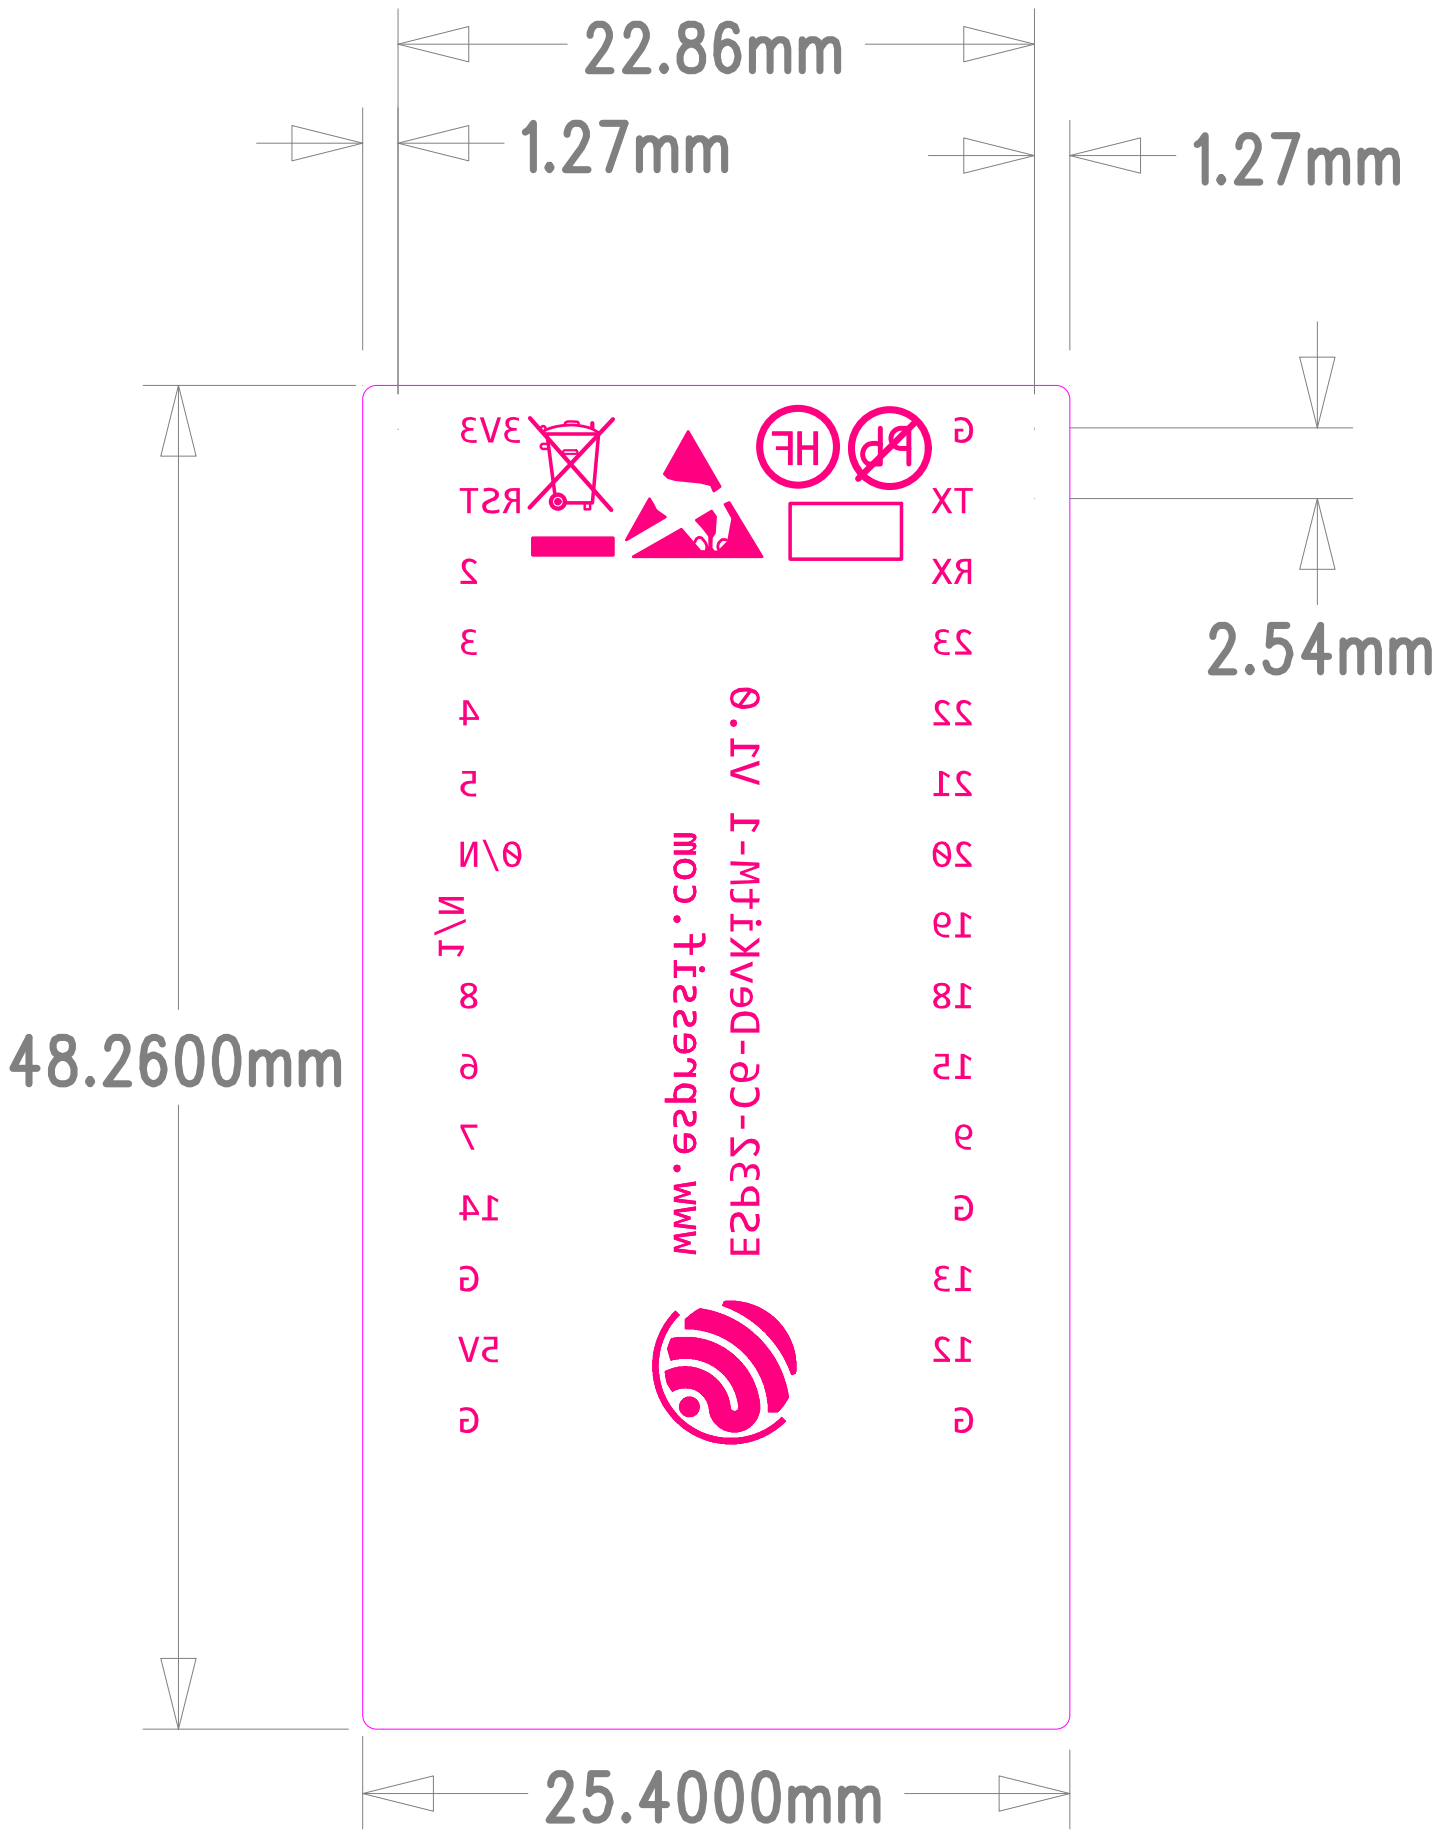

ESPRESSIF SYSTEMS	
乐鑫科技(上海)股份有限公司	
Title	ESP32-C6-DevKitM-1
Task	#38294 Rev 1.0
Date	Wed, Oct 13, 2022 Confidential and Proprietary