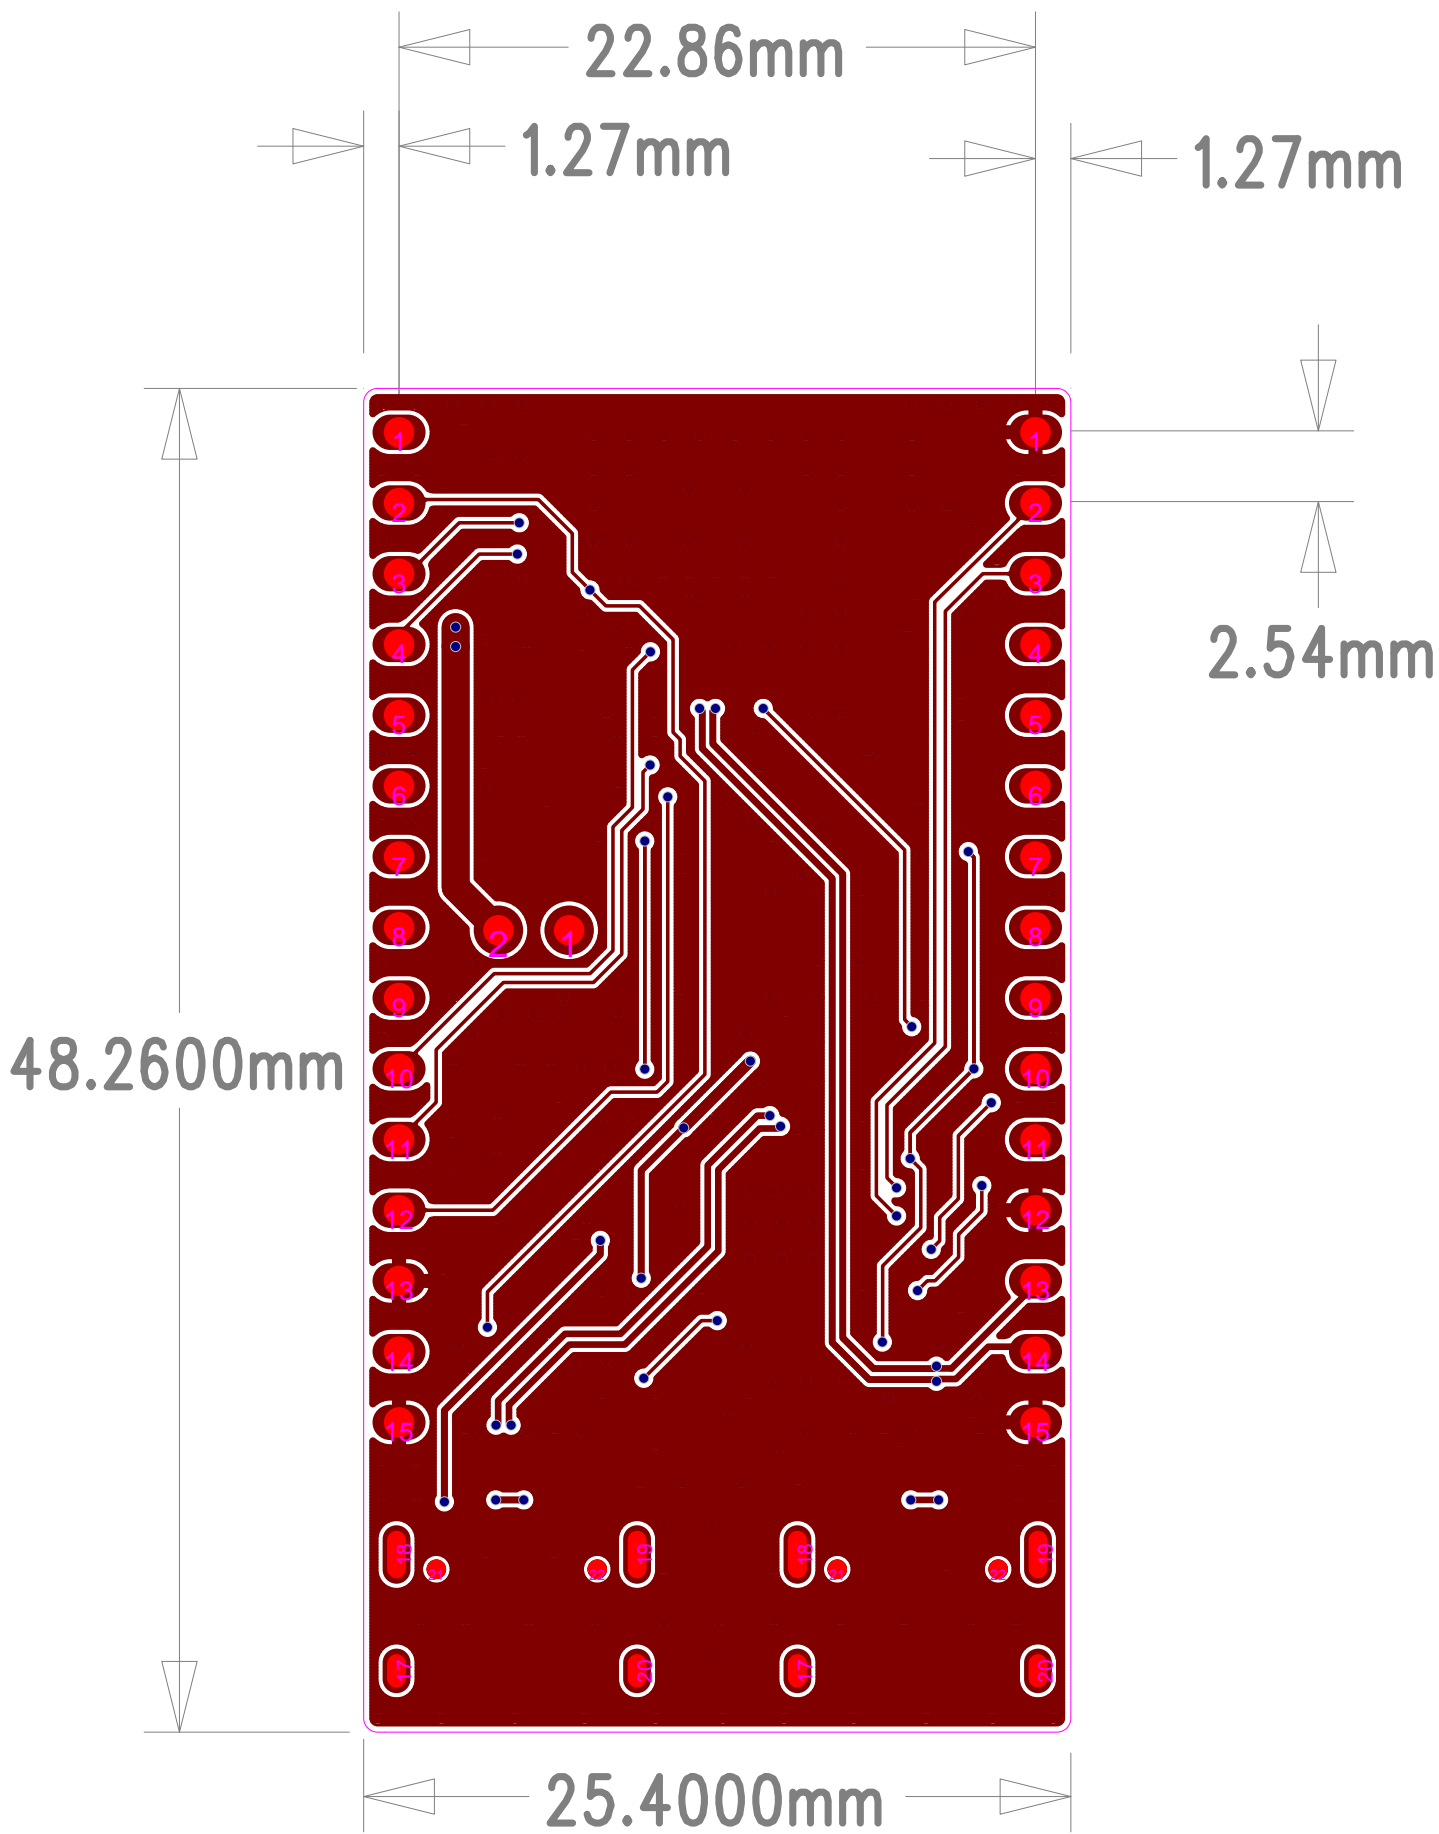

ESPRESSIF SYSTEMS	
乐鑫信息科技（上海）股份有限公司	
Title	ESP32-C6-DevKitM-1
Task	#38294
Date	Wed, Oct 13, 2022
Rev	1.0
Confidential and Proprietary	

ESPRESSIF SYSTEMS	
乐鑫信息科技（上海）股份有限公司	
Title	ESP32-C6-DevKitM-1
Task	#38294
Date	Wed, Oct 13, 2022
Rev	1.0
Confidential and Proprietary	