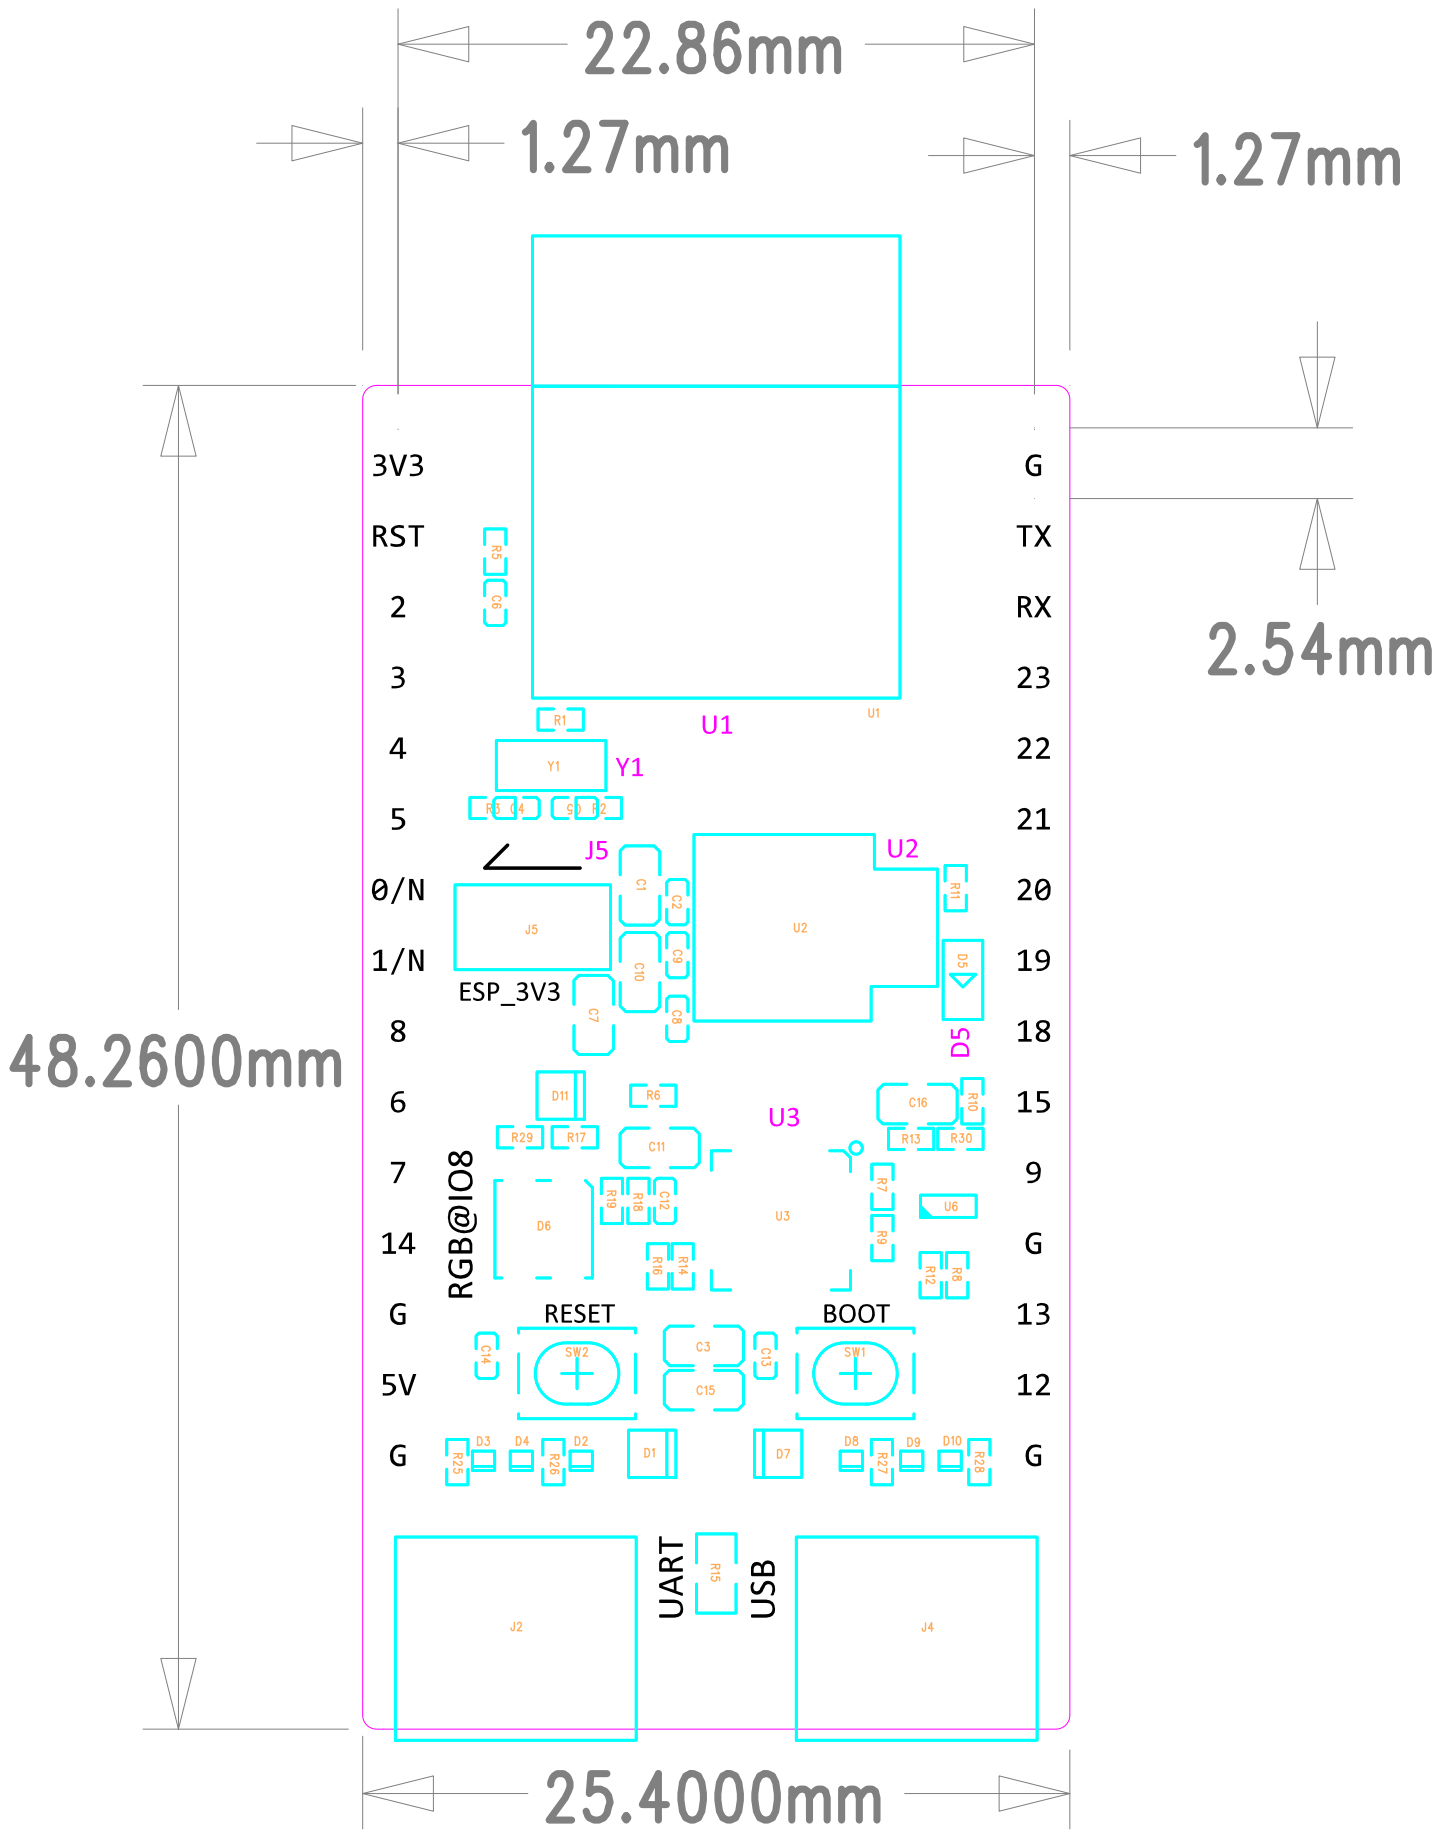

ESPRESSIF SYSTEMS	
乐鑫信息科技（上海）股份有限公司	
Title	ESP32-C6-DevKitM-1
Task	#38294
Date	Wed, Oct 13, 2022
Rev	1.0
Confidential and Proprietary	

ESPRESSIF SYSTEMS	
乐鑫信息科技（上海）股份有限公司	
Title	ESP32-C6-DevKitM-1
Task	#38294
Date	Wed, Oct 13, 2022
Rev	1.0
Confidential and Proprietary	