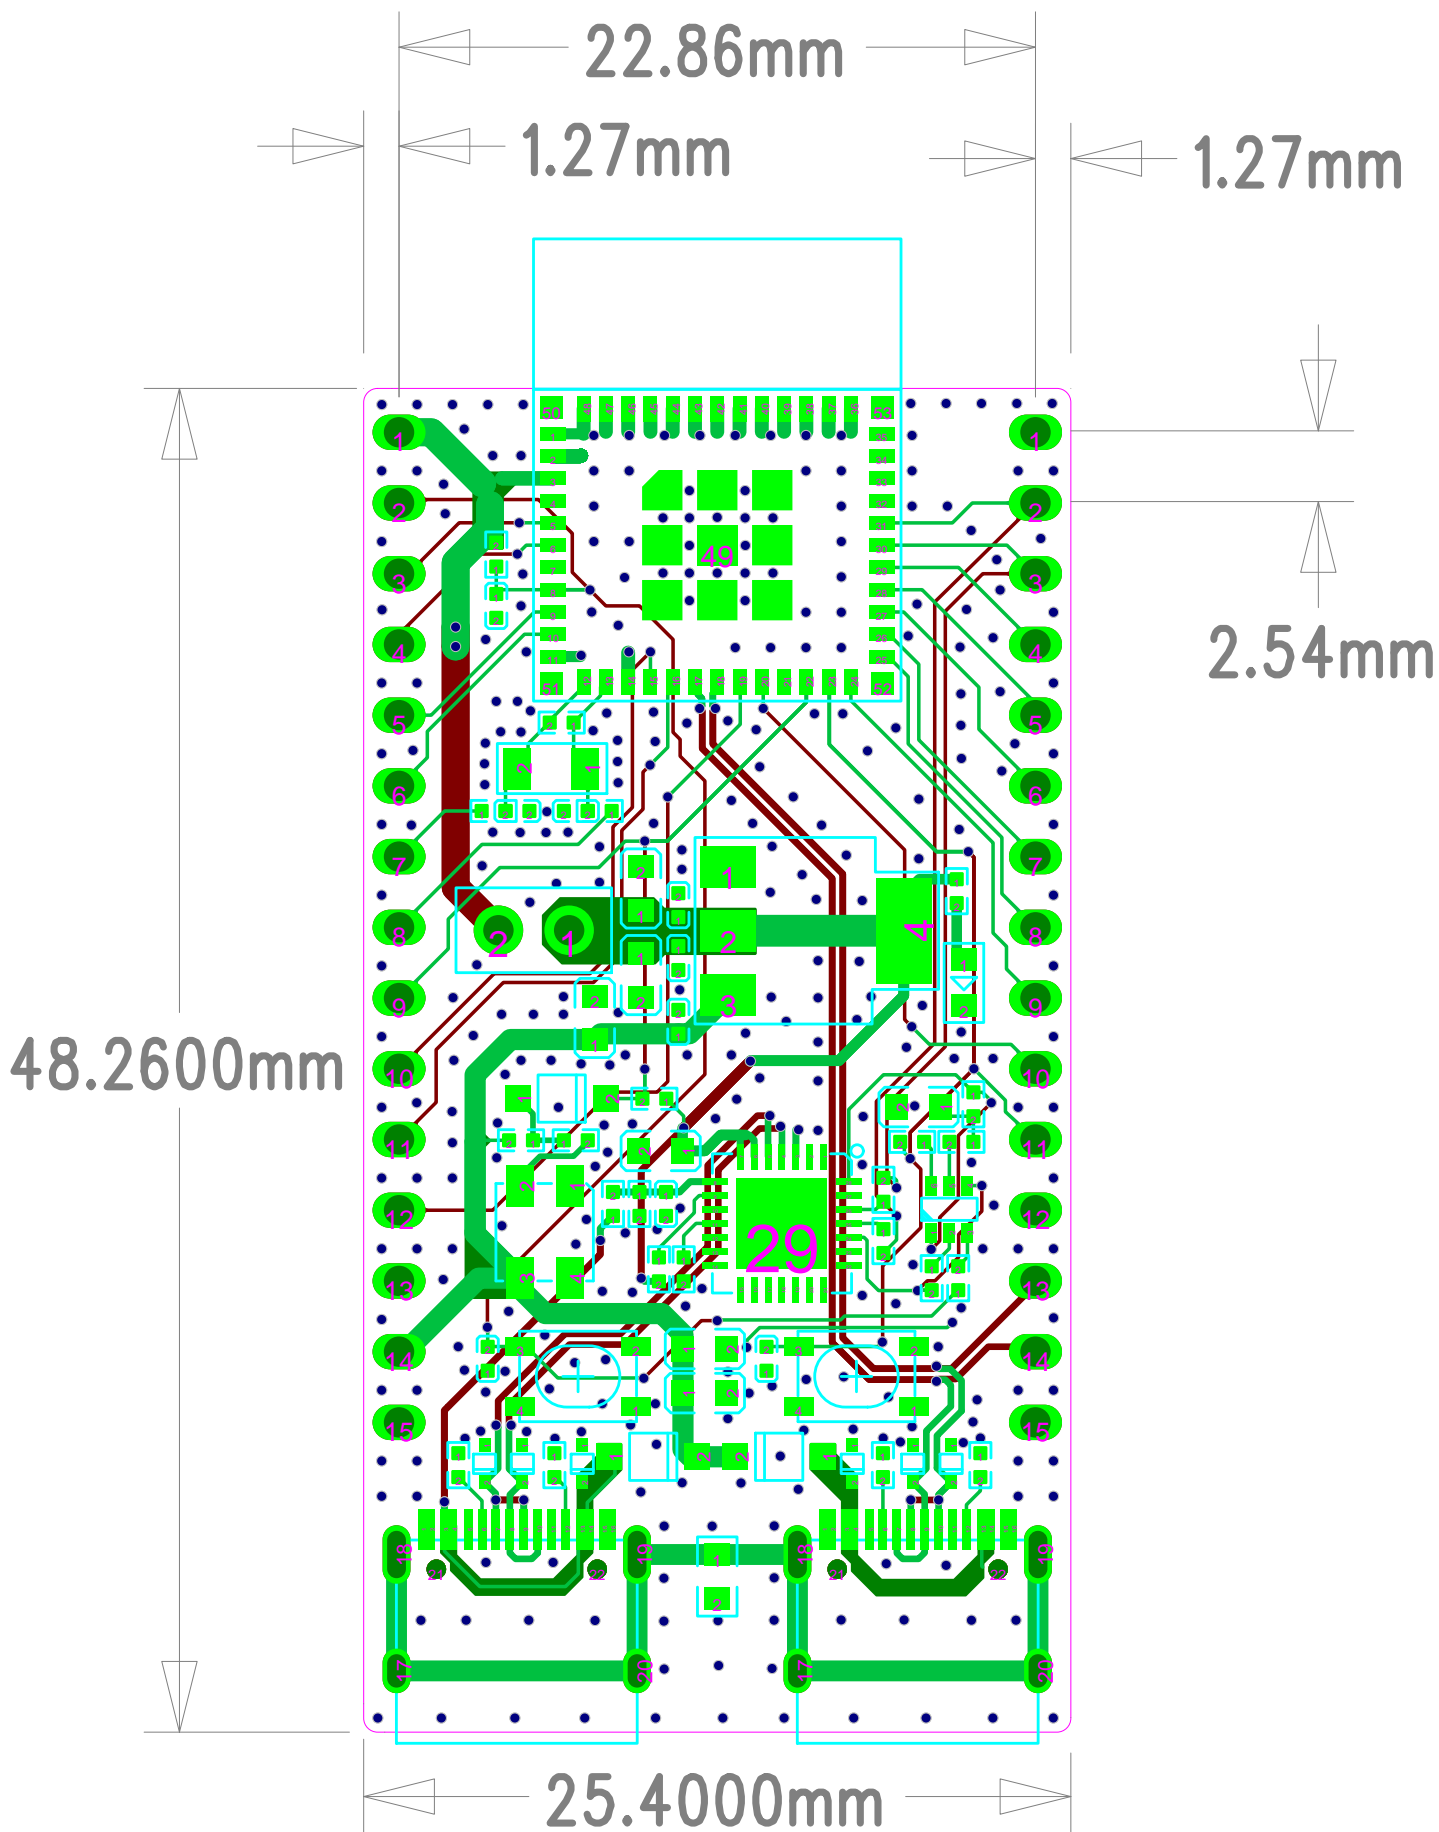

ESPRESSIF SYSTEMS	
乐鑫信息科技（上海）股份有限公司	
Title	ESP32-C6-DevKitM-1
Task	#38294
Date	Wed, Oct 13, 2022
Rev	1.0
Confidential and Proprietary